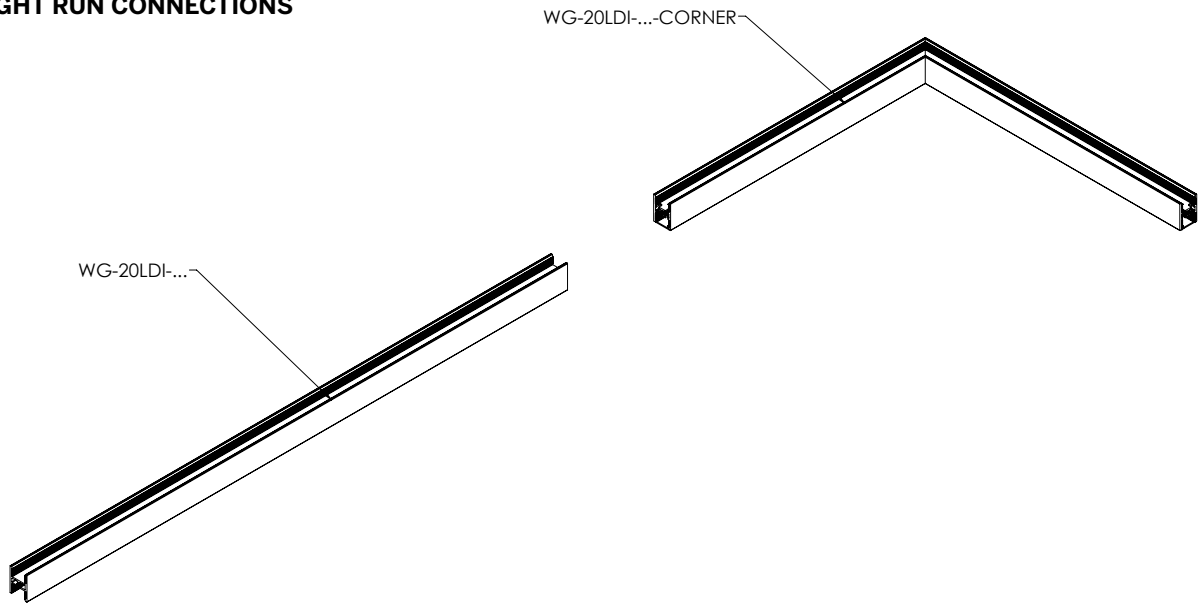

## PATTERN INSIDE CORNER (PI)

WG-20LDI-SW-PI-..

Mitered / Welded Housing  
Mitered Lens (OD, SD, MPL)

Mitered / Welded Housing  
Butted Lens (NL16)

## PATTERN OUTSIDE CORNER (PO)

WG-20LDI-SW-PO-..

Mitered / Welded Housing  
Mitered Lens (OD, SD, MPL)

Mitered / Welded Housing  
Butted Lens (NL16)

# 20 Linear Direct / Indirect Surface Wall Details

## CORNER + STRAIGHT RUN CONNECTIONS