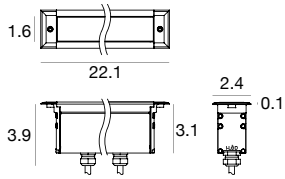

AR	RAF				ID					
Product	Mounting/Frame	Type	Length	Wattage	Operation	Color Temp	Optic	+	Housing (Required) ³	Cables ³
AR = Archiline	RAF = Recessed Aluminum Frame	F = Fixed FDL = Fixed DarkLight ¹	15 = 14.6" 22 = 22.1" 41 = 41.4" 61 = 60.7"	15 = 14.5W 22 = 22W 44 = 44W 65 = 65W	ID = Integral (0-10V dim)	27 = 2700K 30 = 3000K 35 = 3500K 40 = 4000K	NSP = Narrow Spot ² SP = Spot FL = Flood WFL = Wide Flood EL = Elliptic/Grazer WW = Wall Washer ²		E98671 (15) E98672 (22) E98673 (41) E99760 (61)	E99826 E99822 E99823 E99824 E99825

¹ NA for 61

² NA for FDL

³ See page 2

14.6" 14.5W ID

HOUSING

E98671

Outer Housing

22.1" 22W ID