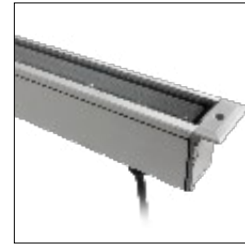

14.6" (14.5W)

22.1" (22W)

41.4" (44W)

60.7" (65W)

Delivered Lumens (Fixed)*	14.6"	22.1"	41.4"	60.7"
Narrow Spot	1038	1545	2977	–
Spot	1048	1572	3185	–
Flood	974	1557	3067	–
Wide Flood	1085	1630	3363	–
Elliptic/Grazer	1009	1587	3176	–
Wall Washer	1174	1779	3634	–

*Values shown for 3000K

Delivered Lumens (Fixed DarkLight)*	14.6"	22.1"	41.4"	60.7"
Spot	762	363	718	–
Flood	687	288	719	–
Wide Flood	838	282	715	–
Elliptical	792	335	NA	–

*Values shown for 3000K

Ordering Information

AR	RAF				ID					
Product	Mounting/Frame	Type	Length	Wattage	Operation	Color Temp	Optic	+	Housing (Required)³	Cables³
AR = Archiline	RAF = Recessed Aluminum Frame	F = Fixed FDL = Fixed DarkLight¹	15 = 14.6" 22 = 22.1" 41 = 41.4" 61 = 60.7"	15 = 14.5W 22 = 22W 44 = 44W 65 = 65W	ID = Integral (0-10V dim)	27 = 2700K 30 = 3000K 35 = 3500K 40 = 4000K	NSP = Narrow Spot² SP = Spot FL = Flood WFL = Wide Flood EL = Elliptic/Grazer WW = Wall Washer²		E98671 (15) E98672 (22) E98673 (41) E99760 (61)	E99826 E99822 E99823 E99824 E99825

¹ NA for 61

² NA for FDL

³ See page 2