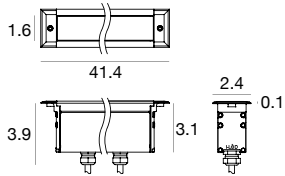

41.4" 44W ID

HOUSING

E98673

Outer Housing