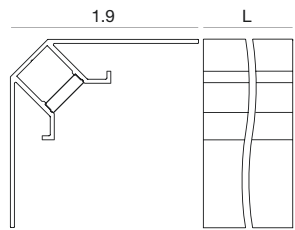

Plaster In corner profile | Indoor LED Strips

Compatible with
Ribbon - Ribbon slim
Dropper

type	L in		
Anod. AL	78.7 in	Profile	E98919
Opaline	78.7 in	Diffuser	E98917
	2 x	Caps	E98920