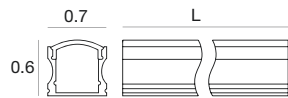

High surface profile | Indoor LED Strips

Compatible with
Ribbon - Ribbon slim
Dropper
Silicone_C

type	L in		
Anod. AL	78.7 in	Profile	E98893
Transp.	78.7 in	Diffuser	E98941
Satinized	78.7 in	Diffuser	E98942
Opaline	78.7 in	Diffuser	E98943
	2 x	Caps	E98894
	5 x	Brackets	E98944