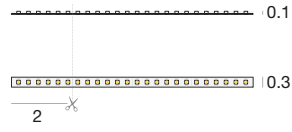

**Dropper 36 LEDs/ft | LED strip | Damp location | stripLED 2.9 W/ft 24 V**

Cable 11.8 in supplied with product;  
Female end connector

CRI 80

196.9 in	<b>E98572</b>	3000 K	3610 lm
196.9 in	<b>E98574</b>	4000 K	3700 lm