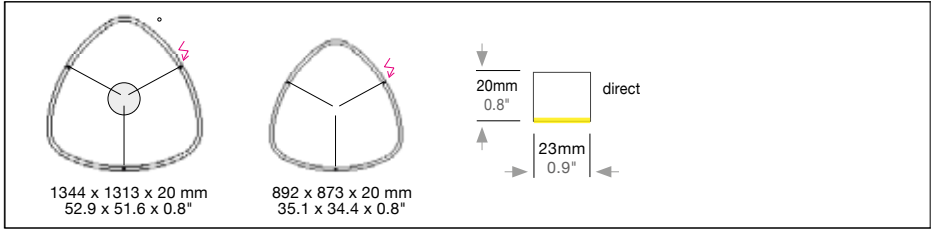

SLIM DELTA  
DIRECT

Housing: Aluminum profile with integrated opal diffuser  
Design: SATTLER

	Size: L x W x H mm	Inches	LED Watt	Lumen <sup>1)</sup>	Weight <sup>2)</sup> kg/lbs	Item No.	LED	Dimming	LED	Finish	Power supply cable	Mounting version
<b>Sizes</b>	1344 x 1313 x 20	52.9 x 51.6 x 0.8"	75	4390	5.5 / 12.1	<b>1575.</b>	x x .	x x .	x x .	x x .	x x x .	x
	892 x 873 x 20	35.1 x 34.4 x 0.8"	50	2574	2.8 / 6.1	<b>1577.</b>	x x .	x x .	x x .	x x .	x x x .	x
<b>LED</b> 24V  CRI > 90 Mac Adam 3 SELV L80 B10 100,000 hours		<b>Standard:</b> Warm-white	<b>3000 K</b>			x x x .	<b>30.</b>	x x .	x x .	x x .	x x x .	x
		<b>Optional:</b> Neutral-white	4000 K			x x x .	<b>40.</b>	x x .	x x .	x x .	x x x .	x
		Extra warm-white	2700 K			x x x .	<b>27.</b>	x x .	x x .	x x .	x x x .	x
		Tunable white*	2700 - 6500 K			x x x .	<b>80.</b>	x x .	x x .	x x .	x x x .	x
		*Only available with DMX.										
<b>Dimming</b>		<b>Standard:</b> 0 - 10 V				x x x .	x x .	<b>51.</b>	<b>00.</b>	x x .	x x x .	x
		<b>Optional:</b> Lutron EcoSystem <sup>A,G,R,K</sup> DMX				x x x .	x x .	<b>91.</b>	<b>00.</b>	x x .	x x x .	x
<b>Finish</b>		<b>Standard:</b> 12 white, powder coated, similar to RAL 9003										
		<b>Optional (Powder coated):</b>	10 black fine textured	11 white, similar to RAL 9010	30 anthracite fine textured	33 sand silver fine textured	34 bronze satined					
			35 gold	36 brass	37 bronze fine textured	38 copper						
		<b>Optional (Premium):</b>	22 aluminum polished	27 brush-finished aluminum								
<b>Power supply cable</b>		<b>Standard:</b> 000 current-carrying F, R, T, K										
		<b>Standard:</b> Z 70 silver Mounting Versions A, B, E, S, G										

7.2024 SLIM DELTA DIRECT

SLIM DELTA  
DIRECT

Housing: Aluminum profile with integrated opal diffuser  
Design: SATTLER

Mounting version

3-point suspension with external power supply unit in suspended ceiling.