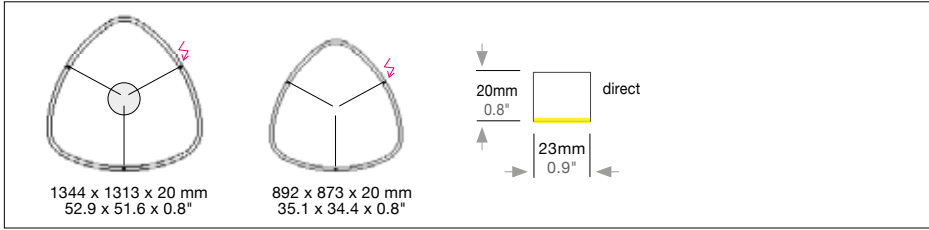

SLIM DELTA  
DIRECT

Housing: Aluminum profile with integrated opal diffuser  
Design: SATTLER

	Size: L x W x H mm	Inches	LED Watt	Lumen <sup>1)</sup>	Weight <sup>2)</sup> kg/lbs	Item No.	LED	Dimming	LED	Finish	Power supply cable	Mounting version
<b>Sizes</b>	1344 x 1313 x 20	52.9 x 51.6 x 0.8"	75	4390	5.5 / 12.1	<b>1575.</b>	x x .	x x .	x x .	x x .	x x x .	x
	892 x 873 x 20	35.1 x 34.4 x 0.8"	50	2574	2.8 / 6.1	<b>1577.</b>	x x .	x x .	x x .	x x .	x x x .	x
<b>LED</b> 24V  CRI > 90 Mac Adam 3 SELV L80 B10 100,000 hours		<b>Standard:</b> Warm-white	<b>3000 K</b>			x x x .	<b>30.</b>	x x .	x x .	x x .	x x x .	x
		<b>Optional:</b> Neutral-white	4000 K			x x x .	<b>40.</b>	x x .	x x .	x x .	x x x .	x
		Extra warm-white	2700 K			x x x .	<b>27.</b>	x x .	x x .	x x .	x x x .	x
		Tunable white*	2700 - 6500 K			x x x .	<b>80.</b>	x x .	x x .	x x .	x x x .	x
		*Only available with DMX.										
<b>Dimming</b>		<b>Standard:</b> 0 - 10 V				x x x .	x x .	<b>51.</b>	<b>00.</b>	x x .	x x x .	x
		<b>Optional:</b> Lutron EcoSystem <sup>A,G,R,K</sup> DMX				x x x .	x x .	<b>91.</b>	<b>00.</b>	x x .	x x x .	x
<b>Finish</b>		<b>Standard:</b> 12 white, powder coated, similar to RAL 9003										
		<b>Optional (Powder coated):</b>	10 black fine textured	11 white, similar to RAL 9010	30 anthracite fine textured	33 sand silver fine textured	34 bronze satined					
			35 gold	36 brass	37 bronze fine textured	38 copper						
		<b>Optional (Premium):</b>	22 aluminum polished	27 brush-finished aluminum								
<b>Power supply cable</b>		<b>Standard:</b> 000 current-carrying F, R, T, K										
		<b>Standard:</b> Z 70 silver Mounting Versions A, B, E, S, G										

7.2024 SLIM DELTA DIRECT

SLIM DELTA  
DIRECT

Housing: Aluminum profile with integrated opal diffuser  
Design: SATTLER

Mounting version

3-point suspension with external power supply unit in suspended ceiling.