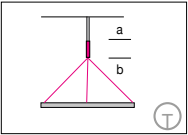

3-point suspension with external power supply unit in separate canopy.

Suspension through canopy.

3 current-carrying steel cables.

Suspension with current-carrying steel cables and cavity wall box.

Suspension with pendant canopy PB 375 and steel cables (a) 5000 mm / 196.8" + (b) 3000 mm / 118.1". 25' ceiling height recommended.