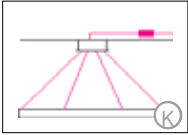

Suspension point as clamping unit with 4 cables and remote technical unit in suspended ceiling.

Item No.	LED	Dimming	LED	Finish	Power supply cable	Mounting version
X X X.	X X.	X X.	X X.	X X.	X X X	-

---	---	---	---	---	---	---

Complete order number

A, B, G, R, K = Distance of external power supply unit to light fixture max. 10m / 394".

S, T, K, E, F = Minimum suspension height 670 mm, 450 mm / 26.3", 17.7"

Including steel cable suspension 3000mm/118" and/or power supply cable 3000mm/118" version S,T 5000 + 3000mm / 197"+118"

Power supply unit:

Type / Size mm / inch	Included with Mounting version	Protective rating
DE 1F 360 x 150 x 85 mm / 14.2 x 5.9 x 3.3"	A, G, R, K	IP 20

Input voltage for all external power supply units and canopy is 120-277 VAC 50-60 Hz

Canopy:

Type / Size mm / inch	Included with Mounting version	Protective rating
DB 290 Ø 290 / 260 / 60 mm / 11.4 x 10.2 / 2.3"	B, E, F	IP 20
PB 375 Ø 90 H 375 mm / 3.5 x 14.8"	S, T	IP 20
DB 145 Ø 145 / 133 / 55 mm / 5.7 x 5.2 / 2.2"	K	IP 20

Color: 12 white, similar RAL 9003, contact factory for other finishes
Canopy mounts to 4" octagonal junction box.