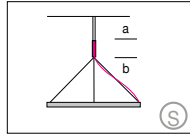

3-point suspension with external power supply unit in separate canopy.

Suspension through canopy.

3 current-carrying steel cables.

Suspension with current-carrying steel cables and cavity wall box.

Suspension with pendant canopy PB 375 and steel cables (a) 5000 mm / 196.8" + (b) 3000 mm / 118.1". 25' ceiling height recommended.