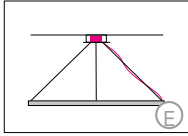

Suspension through canopy.