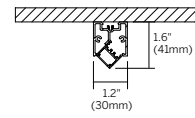

20 Linear Wash Light Surface

INSIDE CORNER (PI)

WG-20LWW-SM-SC-PI-...

Minimum Angle 30°
Maximum Angle 180°

SECTION

Direction of light →

Mitered / Welded Housing
Mitered Lens (OD, SD, MPL)

OUTSIDE CORNER (PO)

WG-20LWW-SM-SC-PO-...

Minimum Angle 30°
Maximum Angle 180°

SECTION

Direction of light →

Mitered / Welded Housing
Mitered Lens (OD, SD, MPL)

CORNER + STRAIGHT RUN CONNECTIONS

20 Linear Wash Light Surface

MOUNTING