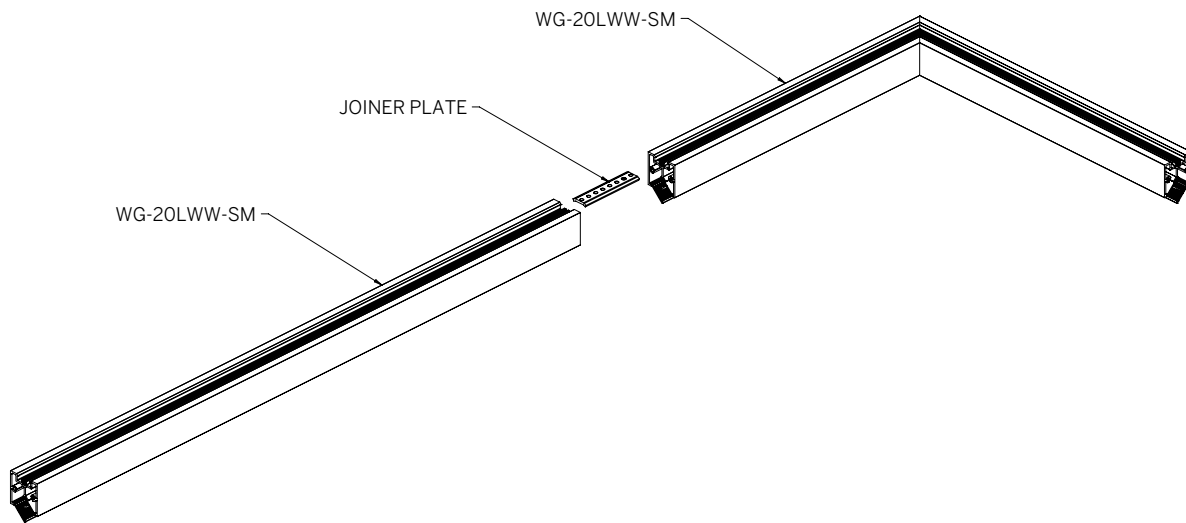

20 Linear Wash Light Surface

INSIDE CORNER (PI)

WG-20LWW-SM-SC-PI-...

Minimum Angle 30°
Maximum Angle 180°

SECTION

Direction of light →

Mitered / Welded Housing
Mitered Lens (OD, SD, MPL)

OUTSIDE CORNER (PO)

WG-20LWW-SM-SC-PO-...

Minimum Angle 30°
Maximum Angle 180°

SECTION

Direction of light →

Mitered / Welded Housing
Mitered Lens (OD, SD, MPL)

CORNER + STRAIGHT RUN CONNECTIONS

20 Linear Wash Light Surface

MOUNTING