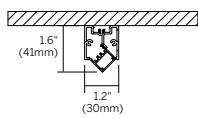

20 Linear Wash Light Surface

INSIDE CORNER (PI)

WG-20LWW-SM-SC-PI-...

Minimum Angle 30°
Maximum Angle 180°

SECTION

Direction of light →

Mitered / Welded Housing
Mitered Lens (OD, SD, MPL)

OUTSIDE CORNER (PO)

WG-20LWW-SM-SC-PO-...

Minimum Angle 30°
Maximum Angle 180°

SECTION

Direction of light →

Mitered / Welded Housing
Mitered Lens (OD, SD, MPL)

CORNER + STRAIGHT RUN CONNECTIONS

20 Linear Wash Light Surface

MOUNTING