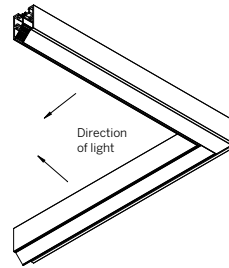

20 Linear Wash Light Surface

INSIDE CORNER (PI)

WG-20LWW-SM-SC-PI-...

Minimum Angle 30°
Maximum Angle 180°

SECTION

Direction of light →

Mitered / Welded Housing
Mitered Lens (OD, SD, MPL)

OUTSIDE CORNER (PO)

WG-20LWW-SM-SC-PO-...

Minimum Angle 30°
Maximum Angle 180°

SECTION

Direction of light →

Mitered / Welded Housing
Mitered Lens (OD, SD, MPL)

CORNER + STRAIGHT RUN CONNECTIONS

20 Linear Wash Light Surface

MOUNTING