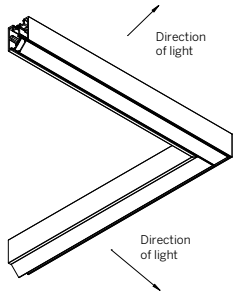

20 Linear Wash Light Surface

INSIDE CORNER (PI)

WG-20LWW-SM-SC-PI-...

Minimum Angle 30°
Maximum Angle 180°

SECTION

Direction of light →

Mitered / Welded Housing
Mitered Lens (OD, SD, MPL)

OUTSIDE CORNER (PO)

WG-20LWW-SM-SC-PO-...

Minimum Angle 30°
Maximum Angle 180°

SECTION

Direction of light →

Mitered / Welded Housing
Mitered Lens (OD, SD, MPL)

CORNER + STRAIGHT RUN CONNECTIONS

20 Linear Wash Light Surface

MOUNTING