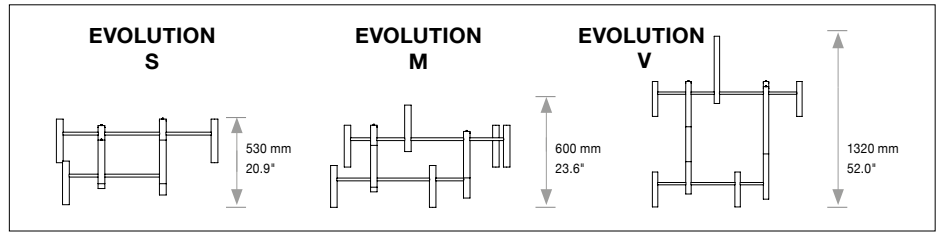

EVOLUTION

S / M / Vertical

Housing: Pendant light, solid Aluminum housing
 Design: Ulrich Sattler | Michael Schmidt, Code2design

SIZE	Size: L x B x H mm Size: L x W x H Inches	LED Watt	Lumen ¹ direct / indirect	Weight kg / lbs ²	Item No.	LED	Dimming	LED	Finish	Power supply cable	Mounting version
	EVOLUTION - S 1000 x 1000 x 530 mm 39.4 x 39.4 x 20.9"	47	4300	8.0 / 17.64	1780.	x x.	x x.	x x.	x x.	x x x.	x
	EVOLUTION - M 1258 x 1158 x 600 mm 49.5 x 45.6 x 23.6"	71	6450	12.0 / 26.46	1781.	x x.	x x.	x x.	x x.	x x x.	x
	EVOLUTION - Vertical 1 element 1158 x 1158 x 1320 mm 45.6 x 45.6 x 52.0"	57	5160	16.0 / 35.27	1782.	x x.	x x.	x x.	x x.	x x x.	x
	2 elements vertically suspended* 1158 x 1158 x 2740 mm 45.6 x 45.6 x 107.9"	137	10320 / 2150	32.0 / 70.54	1783.	x x.	x x.	x x.	x x.	x x x.	x
	3 elements vertically suspended* 1158 x 1158 x 4160 mm 45.6 x 45.6 x 163.8"	217	15480 / 4300	48.0 / 105.81	1784.	x x.	x x.	x x.	x x.	x x x.	x
* Minimum distance of 100 mm between elements included.											
Direct LED 24V CRI > 90 Mac Adam 3 SELV L80 B10 100,000 hours		Standard: Warm-white 3000 K			x x x.	30.	x x.	x x.	x x.	x x x.	x
		Optional: Extra warm-white 2700 K			x x x.	27.	x x.	x x.	x x.	x x x.	x
		Neutral-white 4000 K			x x x.	40.	x x.	x x.	x x.	x x x.	x
Indirect LED 24V CRI > 90 Mac Adam 3 SELV L80 B10 100,000 hours		EVOLUTION S, M, Vertical 1: no indirect light output			x x x.	x x.	x x.	00.	x x.	x x x.	x
		EVOLUTION Vertical 2 and 3 elements: indirect light output same light Color as direct			xxx.	x x.	x x.	---	x x.	x x x.	x
Dimming		Standard: 0 - 10 V			x x x.	x x.	51.	x x.	x x.	x x x.	x
Finish		65 champ. gold anodized brushed			x x x.	x x.	x x.	x x.	65.	x x x.	x
Power supply cable		Z 80 Black			x x x.	x x.	x x.	x x.	x x.	Z80.	x
Mounting version		4-point suspension with external power supply in suspended ceiling		Distance of external power supply unit to light fixture max. 10 m / 394" EVOLUTION-S und EVOLUTION-M: Including steel cable suspension 5 m / 197" and power supply cable 5 m / 197". EVOLUTION-Vertical: Including steel cable suspension 10 m / 394" and power supply	x x x.	x x.	x x.	x x.	x x.	x x x.	A