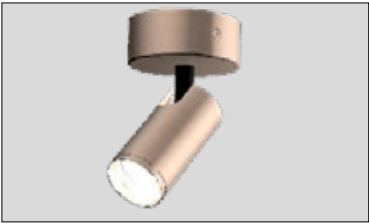

EVOLUTION SPOT M

Housing: Spotlight, solid Aluminum housing, 330° hinge, 24° and 38°
Design: Ulrich Sattler

	Size: Ø / L mm	Inches	LED Watt	Lumen ¹	Weight kg/lbs ²	Beam angle	Item No.	LED direct	Dimming	LED indirect	Finish	Power supply cable	Mounting version
Size	Ø 42 / L 110 mm	Ø 1.7 / L 4.3"	6.3	659	0.4 / 0.88	24°	1778.	x x .	x x .	x x .	x x .	x x x .	x
	Ø 42 / L 110 mm	Ø 1.7 / L 4.3"	6.3	659	0.4 / 0.86	38°	1779.	x x .	x x .	x x .	x x .	x x x .	x
LED 24V		Standard: Warm-white	3000 K				x x x .	30.	x x .	x x .	x x .	x x x .	x
		Optional: Neutral-white	4000 K				x x x .	40.	x x .	x x .	x x .	x x x .	x
		Extra warm-white	2700 K				x x x .	27.	x x .	x x .	x x .	x x x .	x
Dimming		Standard: 0 - 10 V					x x x .	x x .	11.	00.	x x .	x x x .	x
Finish		Standard: 66	Optional: 60	62	65	12	x x x .	x x .	x x .	x x .	--	x x x .	x
		bronze anodized brushed	silver anodized brushed	black anodized brushed	champ. gold anodized brushed	white, powder coated, similar to RAL 9003							
Mounting version		Standard:					x x x .	x x .	x x .	x x .	x x .	x x x .	--
		Cover Ø 80 mm / 3.1" Ceiling cutout Ø 68 mm / 2.7" Power supply unit in suspended ceiling.											

<p>Canopy:</p> <p>Type</p> <p>Included with Mounting version</p> <p>Protective rating</p>	<p>DA 125</p> <p>Cover Ø 125mm / 4.9" Ceiling cutout Ø 101.6mm / 4" Power supply unit in suspended ceiling same Color as luminaire</p>	<p>U</p>	<p>IP 40</p>	<p>--- .</p>	<p>--- .</p>	<p>--- .</p>	<p>00.</p>	<p>--- .</p>	<p>000.</p>	<p>--- .</p>
				<p>Complete order number</p>						
<p>Input voltage for all external power supply units and canopy is 120-277 VAC 50-60 Hz</p>				<p>Remote driver required ordered separately:</p> <p>Type / Size mm / inch L x W x H</p> <p>0-10V: ECO30W-500 13.25" x 5" x 2.25"</p>						