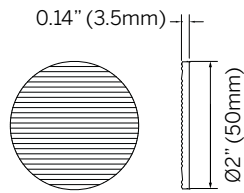

## Accessories

Clear Lens

Diffused Lens  
(Softens beam)

Solite Lens  
(Diffuses light)

Sharp Spread Lens  
(Sharp elliptical beam)

Soft Spread Lens  
(Soft elliptical beam)

Honeycomb Louver  
(Reduces glare)