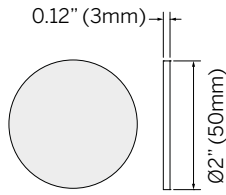

## Accessories

Clear Lens

Diffused Lens  
(Softens beam)

Solite Lens  
(Diffuses light)

Sharp Spread Lens  
(Sharp elliptical beam)

Soft Spread Lens  
(Soft elliptical beam)

Honeycomb Louver  
(Reduces glare)