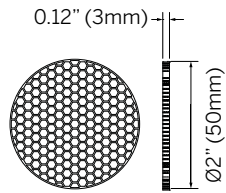

## Accessories

Clear Lens

Diffused Lens  
(Softens beam)

Solite Lens  
(Diffuses light)

Sharp Spread Lens  
(Sharp elliptical beam)

Soft Spread Lens  
(Soft elliptical beam)

Honeycomb Louver  
(Reduces glare)