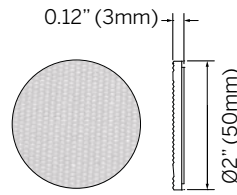

## Accessories

Clear Lens

Diffused Lens  
(Softens beam)

Solite Lens  
(Diffuses light)

Sharp Spread Lens  
(Sharp elliptical beam)

Soft Spread Lens  
(Soft elliptical beam)

Honeycomb Louver  
(Reduces glare)