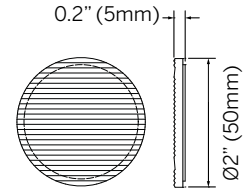

## Accessories

Clear Lens

Diffused Lens  
(Softens beam)

Solite Lens  
(Diffuses light)

Sharp Spread Lens  
(Sharp elliptical beam)

Soft Spread Lens  
(Soft elliptical beam)

Honeycomb Louver  
(Reduces glare)