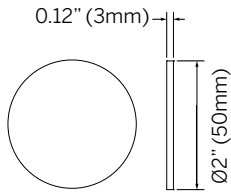

## Accessories

Clear Lens

Diffused Lens  
(Softens beam)

Solite Lens  
(Diffuses light)

Sharp Spread Lens  
(Sharp elliptical beam)

Soft Spread Lens  
(Soft elliptical beam)

Honeycomb Louver  
(Reduces glare)