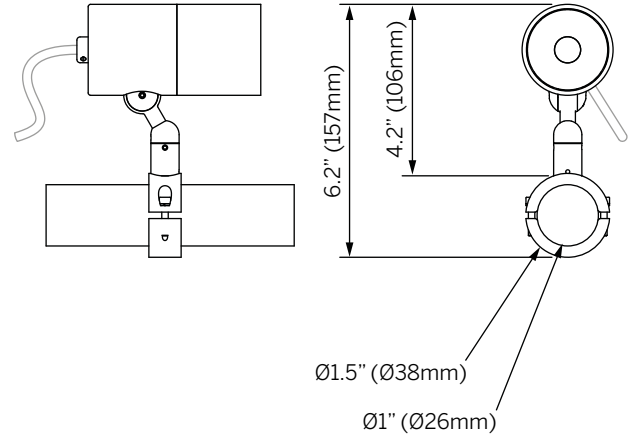

Mounting Options

Stem Mounted (STXX)

Height can be customized

Pole Clamp (PC) (Clamp Only)

Contact us for custom pole options

Flex Mounted (FX)

Maximum bending radius 3" (75mm)