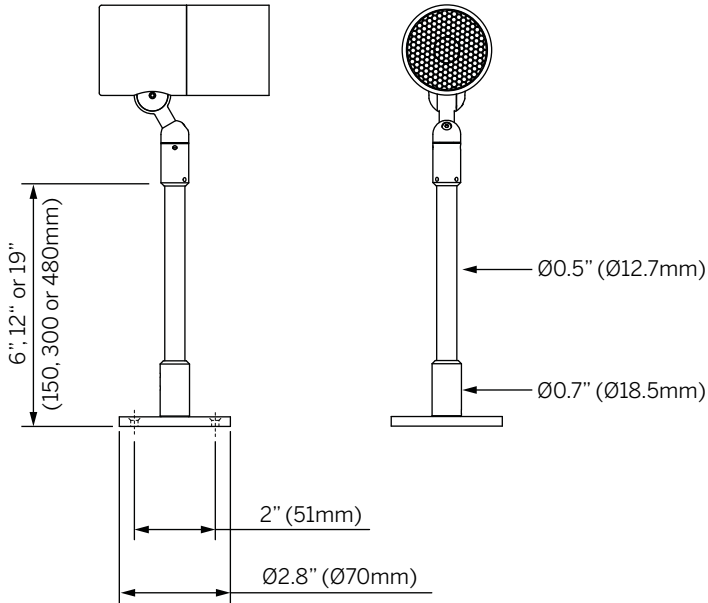

Mounting Options

Stem Mounted (STXX)

Height can be customized

Pole Clamp (PC) (Clamp Only)

Contact us for custom pole options

Flex Mounted (FX)

Maximum bending radius 3" (75mm)