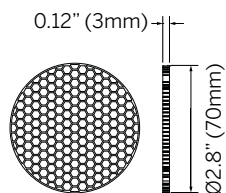

Accessories

Clear Lens

Diffused Lens
(Softens beam)

Solite Lens
(Diffuses light)

Sharp Spread Lens
(Sharp elliptical beam)

Soft Spread Lens
(Soft elliptical beam)

Honeycomb Louver
(Reduces glare)