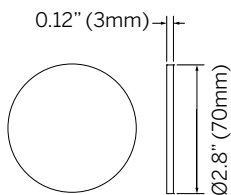

Accessories

Clear Lens

Diffused Lens
(Softens beam)

Solite Lens
(Diffuses light)

Sharp Spread Lens
(Sharp elliptical beam)

Soft Spread Lens
(Soft elliptical beam)

Honeycomb Louver
(Reduces glare)