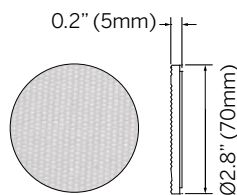

Accessories

Clear Lens

Diffused Lens
(Softens beam)

Solite Lens
(Diffuses light)

Sharp Spread Lens
(Sharp elliptical beam)

Soft Spread Lens
(Soft elliptical beam)

Honeycomb Louver
(Reduces glare)