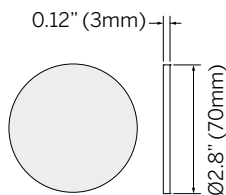

Accessories

Clear Lens

Diffused Lens
(Softens beam)

Solite Lens
(Diffuses light)

Sharp Spread Lens
(Sharp elliptical beam)

Soft Spread Lens
(Soft elliptical beam)

Honeycomb Louver
(Reduces glare)