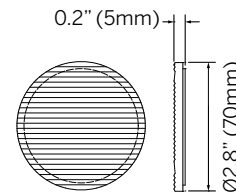

Accessories

Clear Lens

Diffused Lens
(Softens beam)

Solite Lens
(Diffuses light)

Sharp Spread Lens
(Sharp elliptical beam)

Soft Spread Lens
(Soft elliptical beam)

Honeycomb Louver
(Reduces glare)