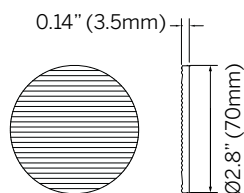

Accessories

Clear Lens

Diffused Lens
(Softens beam)

Solite Lens
(Diffuses light)

Sharp Spread Lens
(Sharp elliptical beam)

Soft Spread Lens
(Soft elliptical beam)

Honeycomb Louver
(Reduces glare)