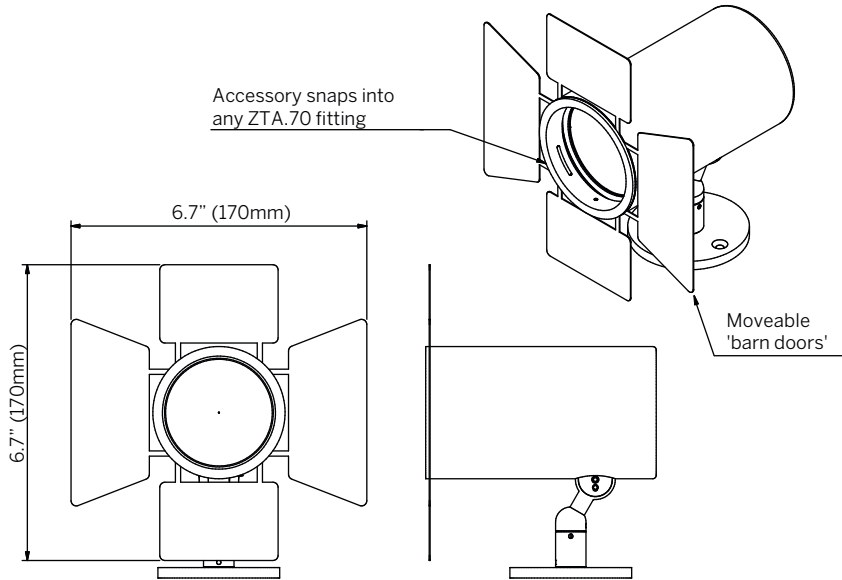

ZTA.70 Mains Track +Zoom

Options

Barn Doors (BD)

Slash Cut Snoot (SCS)

Straight Snoot (SNTS)