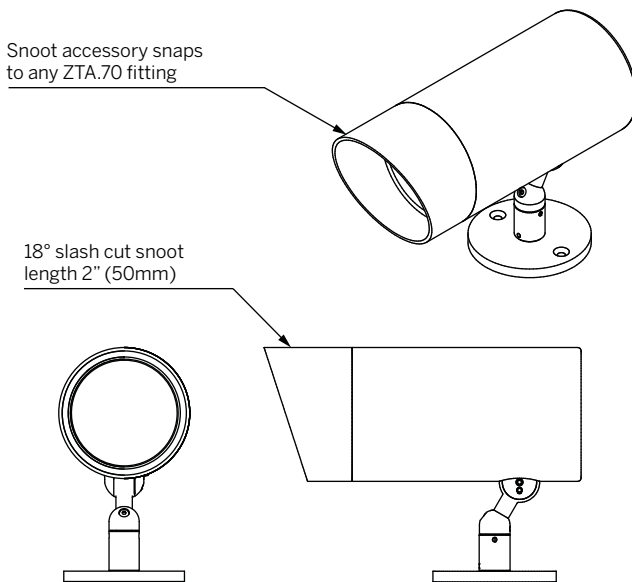

ZTA.70 Mains Track +Zoom

Options

Barn Doors (BD)

Slash Cut Snoot (SCS)

Straight Snoot (SNTS)