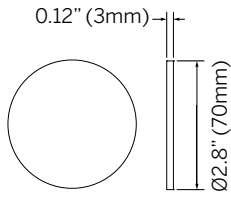

Accessories

Clear Lens

Diffused Lens
(Softens beam)

Solite Lens
(Diffuses light)

Sharp Spread Lens
(Sharp elliptical beam)

Soft Spread Lens
(Soft elliptical beam)

Honeycomb Louver
(Reduces glare)