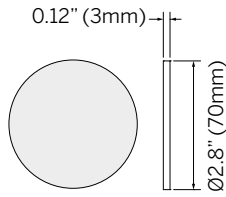

Accessories

Clear Lens

Diffused Lens
(Softens beam)

Solite Lens
(Diffuses light)

Sharp Spread Lens
(Sharp elliptical beam)

Soft Spread Lens
(Soft elliptical beam)

Honeycomb Louver
(Reduces glare)