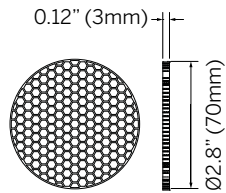

Accessories

Clear Lens

Diffused Lens
(Softens beam)

Solite Lens
(Diffuses light)

Sharp Spread Lens
(Sharp elliptical beam)

Soft Spread Lens
(Soft elliptical beam)

Honeycomb Louver
(Reduces glare)