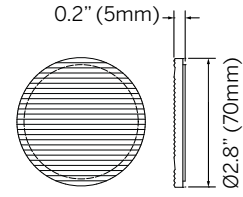

Accessories

Clear Lens

Diffused Lens
(Softens beam)

Solite Lens
(Diffuses light)

Sharp Spread Lens
(Sharp elliptical beam)

Soft Spread Lens
(Soft elliptical beam)

Honeycomb Louver
(Reduces glare)