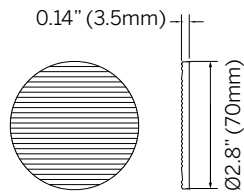

Accessories

Clear Lens

Diffused Lens
(Softens beam)

Solite Lens
(Diffuses light)

Sharp Spread Lens
(Sharp elliptical beam)

Soft Spread Lens
(Soft elliptical beam)

Honeycomb Louver
(Reduces glare)