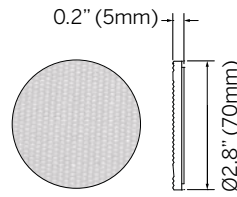

Accessories

Clear Lens

Diffused Lens
(Softens beam)

Solite Lens
(Diffuses light)

Sharp Spread Lens
(Sharp elliptical beam)

Soft Spread Lens
(Soft elliptical beam)

Honeycomb Louver
(Reduces glare)