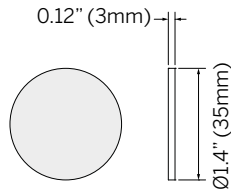

## Accessories

Clear Lens

Diffused Lens  
(Softens beam)

Solite Lens  
(Diffuses light)

Sharp Spread Lens  
(Sharp elliptical beam)

Soft Spread Lens  
(Soft elliptical beam)

Honeycomb Louver  
(Reduces glare)