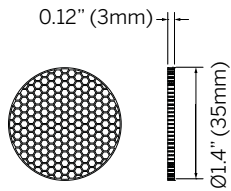

## Accessories

Clear Lens

Diffused Lens  
(Softens beam)

Solite Lens  
(Diffuses light)

Sharp Spread Lens  
(Sharp elliptical beam)

Soft Spread Lens  
(Soft elliptical beam)

Honeycomb Louver  
(Reduces glare)