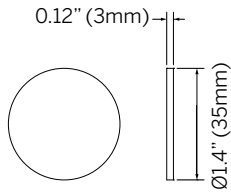

## Accessories

Clear Lens

Diffused Lens  
(Softens beam)

Solite Lens  
(Diffuses light)

Sharp Spread Lens  
(Sharp elliptical beam)

Soft Spread Lens  
(Soft elliptical beam)

Honeycomb Louver  
(Reduces glare)