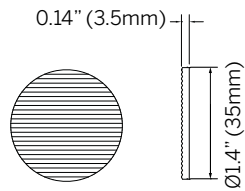

## Accessories

Clear Lens

Diffused Lens  
(Softens beam)

Solite Lens  
(Diffuses light)

Sharp Spread Lens  
(Sharp elliptical beam)

Soft Spread Lens  
(Soft elliptical beam)

Honeycomb Louver  
(Reduces glare)