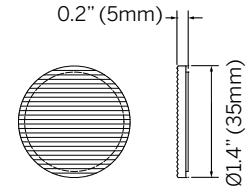

## Accessories

Clear Lens

Diffused Lens  
(Softens beam)

Solite Lens  
(Diffuses light)

Sharp Spread Lens  
(Sharp elliptical beam)

Soft Spread Lens  
(Soft elliptical beam)

Honeycomb Louver  
(Reduces glare)