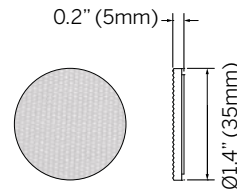

## Accessories

Clear Lens

Diffused Lens  
(Softens beam)

Solite Lens  
(Diffuses light)

Sharp Spread Lens  
(Sharp elliptical beam)

Soft Spread Lens  
(Soft elliptical beam)

Honeycomb Louver  
(Reduces glare)