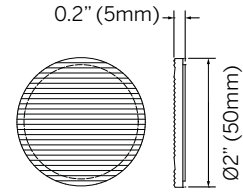

Accessories

Clear Lens

Diffused Lens
(Softens beam)

Solite Lens
(Diffuses light)

Sharp Spread Lens
(Sharp elliptical beam)

Soft Spread Lens
(Soft elliptical beam)

Honeycomb Louver
(Reduces glare)