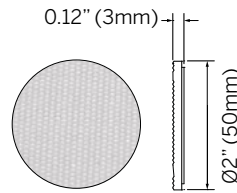

Accessories

Clear Lens

Diffused Lens
(Softens beam)

Solite Lens
(Diffuses light)

Sharp Spread Lens
(Sharp elliptical beam)

Soft Spread Lens
(Soft elliptical beam)

Honeycomb Louver
(Reduces glare)