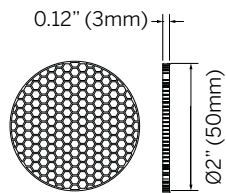

Accessories

Clear Lens

Diffused Lens
(Softens beam)

Solite Lens
(Diffuses light)

Sharp Spread Lens
(Sharp elliptical beam)

Soft Spread Lens
(Soft elliptical beam)

Honeycomb Louver
(Reduces glare)