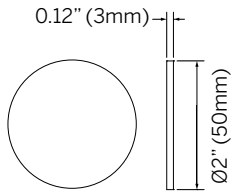

Accessories

Clear Lens

Diffused Lens
(Softens beam)

Solite Lens
(Diffuses light)

Sharp Spread Lens
(Sharp elliptical beam)

Soft Spread Lens
(Soft elliptical beam)

Honeycomb Louver
(Reduces glare)