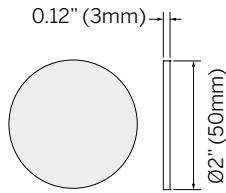

Accessories

Clear Lens

Diffused Lens
(Softens beam)

Solite Lens
(Diffuses light)

Sharp Spread Lens
(Sharp elliptical beam)

Soft Spread Lens
(Soft elliptical beam)

Honeycomb Louver
(Reduces glare)