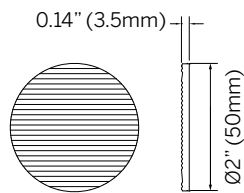

Accessories

Clear Lens

Diffused Lens
(Softens beam)

Solite Lens
(Diffuses light)

Sharp Spread Lens
(Sharp elliptical beam)

Soft Spread Lens
(Soft elliptical beam)

Honeycomb Louver
(Reduces glare)