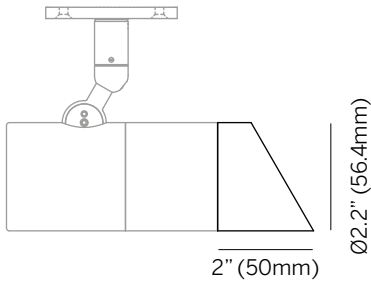

### Slash Cut Snoot 30° 2" (SCS)

### Straight Snoot 2" (SNT)