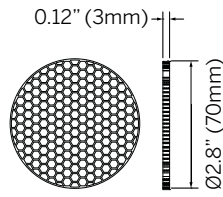

Accessories

Diffused Lens
(Softens beam)

Honeycomb Louver
(Reduces glare)