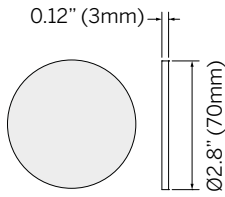

Accessories

Diffused Lens
(Softens beam)

Honeycomb Louver
(Reduces glare)