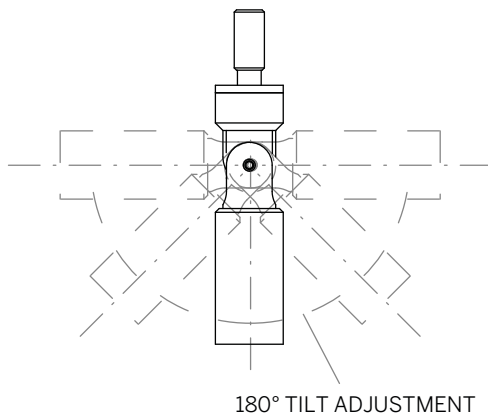

Ordering Information						
Model	Mounting	Power¹	CRI/ CCT²	Beam	Finish	+ Driver³
MS-PRO		L	930	Z	BA	
MS-PRO	SF ST SR SRA SC SCA	L	930	Z	BA	ECO30W-200 SOLO50W-200 SOLO100W-200