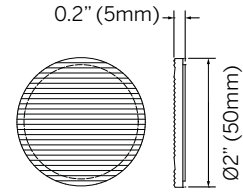

## Accessories

Clear Lens

Diffused Lens  
(Softens beam)

Solite Lens  
(Diffuses light)

Sharp Spread Lens  
(Sharp elliptical beam)

Soft Spread Lens  
(Soft elliptical beam)

Honeycomb Louver  
(Reduces glare)