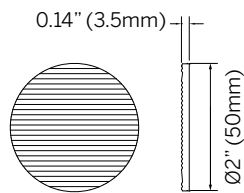

## Accessories

Clear Lens

Diffused Lens  
(Softens beam)

Solite Lens  
(Diffuses light)

Sharp Spread Lens  
(Sharp elliptical beam)

Soft Spread Lens  
(Soft elliptical beam)

Honeycomb Louver  
(Reduces glare)