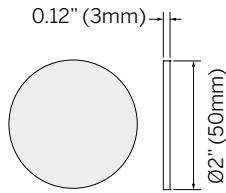

## Accessories

Clear Lens

Diffused Lens  
(Softens beam)

Solite Lens  
(Diffuses light)

Sharp Spread Lens  
(Sharp elliptical beam)

Soft Spread Lens  
(Soft elliptical beam)

Honeycomb Louver  
(Reduces glare)