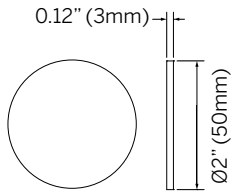

## Accessories

Clear Lens

Diffused Lens  
(Softens beam)

Solite Lens  
(Diffuses light)

Sharp Spread Lens  
(Sharp elliptical beam)

Soft Spread Lens  
(Soft elliptical beam)

Honeycomb Louver  
(Reduces glare)