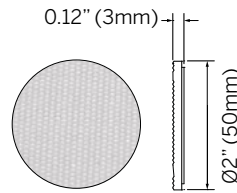

## Accessories

Clear Lens

Diffused Lens  
(Softens beam)

Solite Lens  
(Diffuses light)

Sharp Spread Lens  
(Sharp elliptical beam)

Soft Spread Lens  
(Soft elliptical beam)

Honeycomb Louver  
(Reduces glare)