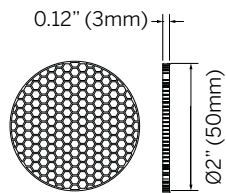

## Accessories

Clear Lens

Diffused Lens  
(Softens beam)

Solite Lens  
(Diffuses light)

Sharp Spread Lens  
(Sharp elliptical beam)

Soft Spread Lens  
(Soft elliptical beam)

Honeycomb Louver  
(Reduces glare)