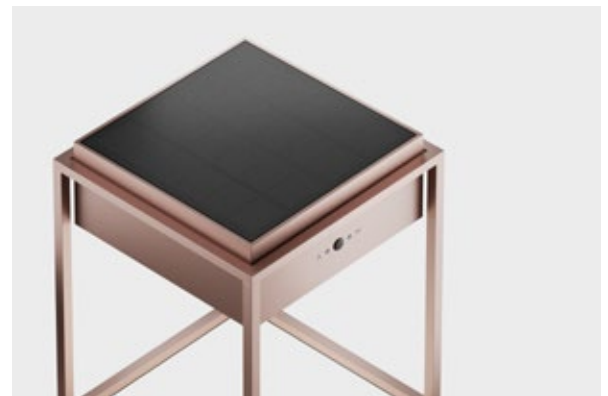

Solar Powered Portable Outdoor Lamp
Auto/Manual Selectable Modes

qua	color	item no.	system performance
	bright bronze	93825-BB	2.1 W/75 lm
	pearl white	93825-PW	2.1 W/75 lm
	jet black	93825-JB	2.1 W/75 lm

technical information:

LED
lithium-ion battery
2 x 2000 mAh
2700K
solar panel

optional change between
manual + automatic mode

battery operating time

automatic mode:

automatic switch-on at dusk
for a duration of approx. 5 hrs

battery operating time

manual mode:

- approx. 7 hrs at 100% (level 3)
- approx. 14 hrs at 50% (level 2)
- approx. 32 hrs at 25% (level 1)

3-step-dimming

material:

aluminum die-casting
lacquered
polycarbonate matte

**protection class:
IP65**

light direction:

6.6ft USB-C-cable included
(US-ET-93000-USB-C-BL)

Auto mode, automatically turns on at dusk
and turns off 5 hours later