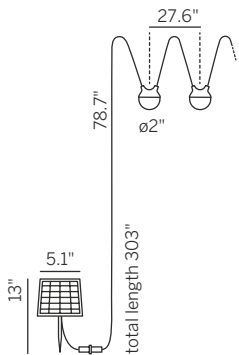

Solar Powered Suspension Lights (includes 7 lights)

cherry bubbls	color	item no.	system performance
---------------	-------	----------	--------------------

 black	93851	1.5 W/60 lm
--	-------	-------------

technical information:

LED
lithium-ion battery
2x 2500 mAh
2700K
7 luminaire bodies
solar panel S

connection:

6.6 ft supply cable light chain
(H05RN-F 2x0.03"²)

battery operating time:

- approx. 10 hrs at level 3
- approx. 12 hrs at level 2
- approx. 24 hrs at level 1

3-step-dimming

6.6ft USB-C-cable included
(US-ET-93000-USB-C-BL)

material:

silicone
smoke-colored glass

protection class:

IP65

light direction: