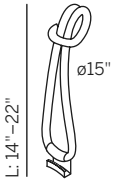

Portable Outdoor Lamp

accessories

qu rope - for hanging