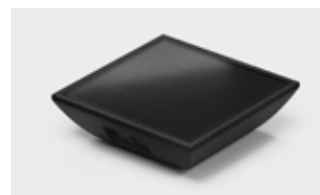

Portable Outdoor Lamp

qu	color	item no.	system performance
	 bright bronze + amber glass	93950-BB	3.5 W/76 lm
	 jet black + amber glass	93950-JB	3.5 W/76 lm
	 bright bronze + rose glass	93950-BB-RO	3.5 W/76 lm
	 jet black + rose glass	93950-JB-RO	3.5 W/76 lm
	 bright bronze + jade glass	93950-BB-JA	3.5 W/76 lm
	 jet black + jade glass	93950-JB-JA	3.5 W/76 lm

3.9ft Black USB-C-cable included
(US-ET-93950-USB-C-BL)

material:

aluminum die-casting lacquered
amber-colored glass

protection class:
IP44**EEC:****light direction:**

see page 2 for accessories

Portable Outdoor Lamp

accessories

qu rope - for hanging

color	item no.	material
■ black	93951	silicon-rubber + polycarbonate lacquered

qu pin - for unpaved beds and greens

color	item no.	material
■ black	93952	aluminum die-casting powder-coated

qu hook - for wall mounting

color	item no.	material
■ jet black	93952-JB	aluminum die-casting lacquered
■ bright bronze	93952-BB	aluminum die-casting lacquered

solarbank

item no.
53410

solarbank - portable solar charger for glim, lix, lix mini, lix skinny, qu + for charging smartphones and other electronic devices
USB-A-socket + USB-C-socket