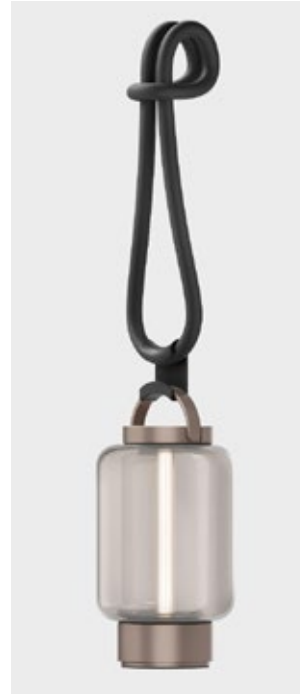

Portable Outdoor Lamp

qu	color	item no.	system performance
	 bright bronze + amber glass	93950-BB	3.5 W/76 lm
	 jet black + amber glass	93950-JB	3.5 W/76 lm
	 bright bronze + rose glass	93950-BB-RO	3.5 W/76 lm
	 jet black + rose glass	93950-JB-RO	3.5 W/76 lm
	 bright bronze + jade glass	93950-BB-JA	3.5 W/76 lm
	 jet black + jade glass	93950-JB-JA	3.5 W/76 lm

3.9ft Black USB-C-cable included
(US-ET-93950-USB-C-BL)

material:

aluminum die-casting lacquered
amber-colored glass

protection class:
IP44**EEC:****light direction:**

see page 2 for accessories

Portable Outdoor Lamp

accessories

qu rope - for hanging

color	item no.	material
■ black	93951	silicon-rubber + polycarbonate lacquered

qu pin - for unpaved beds and greens

color	item no.	material
■ black	93952	aluminum die-casting powder-coated

qu hook - for wall mounting

color	item no.	material
■ jet black	93952-JB	aluminum die-casting lacquered
■ bright bronze	93952-BB	aluminum die-casting lacquered

solarbank

item no.
53410

solarbank - portable solar charger for glim, lix, lix mini, lix skinny, qu + for charging smartphones and other electronic devices
USB-A-socket + USB-C-socket