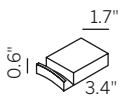

qu hook - for wall mounting

color	item no.	material
■ jet black	93952-JB	aluminum die-casting lacquered
■ bright bronze	93952-BB	aluminum die-casting lacquered