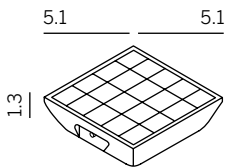

Portable Outdoor Lamp

accessories

qu rope - for hanging

color	item no.	material
■ black	93951	silicon-rubber + polycarbonate lacquered

qu pin - for unpaved beds and greens

color	item no.	material
■ black	93952	aluminum die-casting powder-coated

qu hook - for wall mounting

color	item no.	material
■ jet black	93952-JB	aluminum die-casting lacquered
■ bright bronze	93952-BB	aluminum die-casting lacquered

solarbank

item no.
53410

solarbank - portable solar charger for glim, lix, lix mini, lix skinny, qu + for charging smartphones and other electronic devices
USB-A-socket + USB-C-socket