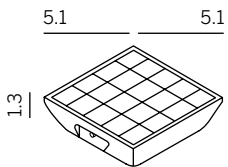

Portable Outdoor Lamp

accessories

qu rope - for hanging

color	item no.	material
■ black	93951	silicon-rubber + polycarbonate lacquered

qu pin - for unpaved beds and greens

color	item no.	material
■ black	93953	aluminum die-casting powder-coated

qu hook - for wall mounting

color	item no.	material
■ jet black	93952-JB	aluminum die-casting lacquered
■ bright bronze	93952-BB	aluminum die-casting lacquered

solarbank

item no.
53410

solarbank - portable solar charger for glim, lix, lix mini, lix skinny, qu + for charging smartphones and other electronic devices
USB-A-socket + USB-C-socket