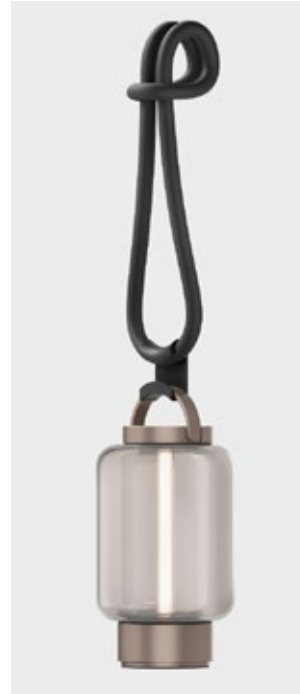

## Portable Outdoor Lamp

qu	color	item no.	system performance
	 <b>bright bronze + amber glass</b>	93950-BB	<b>3.5 W/76 lm</b>
	 <b>jet black + amber glass</b>	93950-JB	<b>3.5 W/76 lm</b>
	 <b>bright bronze + rose glass</b>	93950-BB-RO	<b>3.5 W/76 lm</b>
	 <b>jet black + rose glass</b>	93950-JB-RO	<b>3.5 W/76 lm</b>
	 <b>bright bronze + jade glass</b>	93950-BB-JA	<b>3.5 W/76 lm</b>
	 <b>jet black + jade glass</b>	93950-JB-JA	<b>3.5 W/76 lm</b>

**3-step-touch dimmer**

**3.9ft Black USB-C-cable included**  
(US-ET-93950-USB-C-BL)

**material:**

aluminum die-casting lacquered  
amber-colored glass

**protection class:**  
**IP44****EEC:****light direction:**

see page 2 for accessories

Portable Outdoor Lamp

accessories

qu rope - for hanging

color	item no.	material
■ black	93951	silicon-rubber + polycarbonate lacquered

qu pin - for unpaved beds and greens

color	item no.	material
■ black	93953	aluminum die-casting powder-coated

qu hook - for wall mounting

color	item no.	material
■ jet black	93952-JB	aluminum die-casting lacquered
■ bright bronze	93952-BB	aluminum die-casting lacquered

solarbank

item no.
53410

solarbank - portable solar charger for glim, lix, lix mini, lix skinny, qu + for charging smartphones and other electronic devices  
USB-A-socket + USB-C-socket