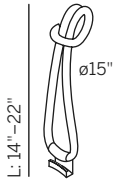

Portable Outdoor Lamp

accessories

qu rope - for hanging