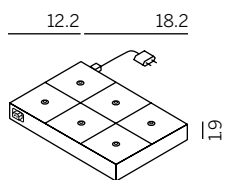

light direction:

accessory

item no.

solarbank - portable solar charger for glim, lix, lix mini, lix skinny, qu + for charging smartphones and other electronic devices
USB-A-socket + USB-C-socket

53410

multi charging base with 5.2 ft supply cable and safety plug or CH-plug + socket to connect up to max. 6x multi charging base (for up to 36x lix mini/lix skinny)