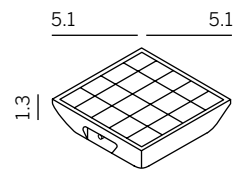

light direction:

accessory

item no.