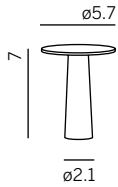

Portable Outdoor Table Lamp Dim To Amber

lix mini

color	item no.	system performance
	bright bronze 93931-BB	2 W/100 lm
	pearl white 93931-PW	2 W/100 lm
	jet black 93931-JB	2 W/100 lm
	frozen silver 93931-FS	2 W/100 lm
	brass 93931-BA	2 W/100 lm
	chrome 93931-CR	2 W/100 lm
	dark chrome 93931-DC	2 W/100 lm