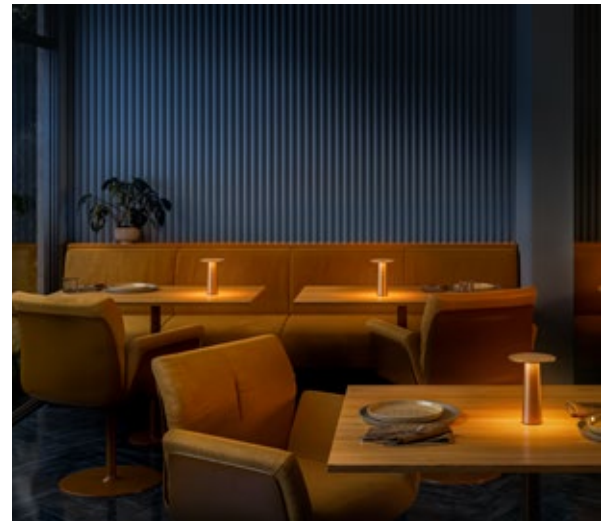

light direction: