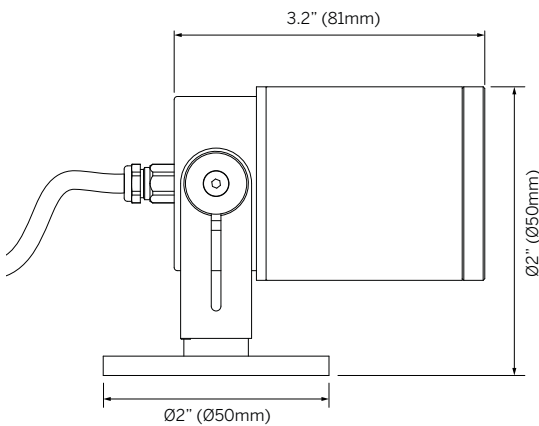

Frog Type X Zoom

Luminaire

- IP66 rated spot light with zoomable lens.
- Adjustable and lockable spot light with adjustable beam for illuminating exterior landscapes and highlighting growing shrubbery and trees.
- Surface mounted, ground spike or tree strap.
- Precision machined from 70 - 90% recycled aluminum.
- 16.6° - 44.3° and 20.7° - 43.6° optics available.
- LED 95+ CRI, multiple CCTs available.
- 5 Year warranty.

Mounting

- SF = Surface mount
- GS = Ground Spike
- TS = Tree strap

Power¹

- M = Mid Power, 7.9W (798lm initial at 250mA, 34.1Vf)
- H = High Power, 11.9W (1513lm initial at 350mA, 36.9Vf)

CCT (95+ CRI)²

- 927 = 2700K
- 930 = 3000K
- 935 = 3500K
- 940 = 4000K

Optic

- ZA = Zoom / adjustable

Beam

- 16-44 = 16.6° - 44.3°
- 20-43 = 20.7° - 43.6°

Finish

- CA = Clear anodized
- BL = Matte black
- CF = Custom finish, specify RAL

Remote Driver³

(Mid Power 7.9W @ 250mA)