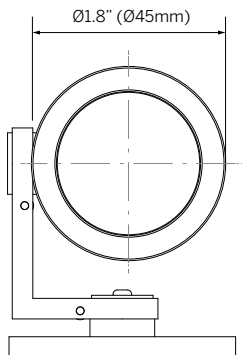

Frog Type X Zoom

Luminaire

- IP66 rated spot light with zoomable lens.
- Adjustable and lockable spot light with adjustable beam for illuminating exterior landscapes and highlighting growing shrubbery and trees.
- Surface mounted, ground spike or tree strap.
- Precision machined from 70 - 90% recycled aluminum.
- 16.6° - 44.3° and 20.7° - 43.6° optics available.
- LED 95+ CRI, multiple CCTs available.
- 5 Year warranty.

Mounting

- SF = Surface mount
- GS = Ground Spike
- TS = Tree strap

Power¹

- M = Mid Power, 7.9W (798lm initial at 250mA, 34.1Vf)
- H = High Power, 11.9W (1513lm initial at 350mA, 36.9Vf)

CCT (95+ CRI)²

- 927 = 2700K
- 930 = 3000K
- 935 = 3500K
- 940 = 4000K

Optic

- ZA = Zoom / adjustable

Beam

- 16-44 = 16.6° - 44.3°
- 20-43 = 20.7° - 43.6°

Finish

- CA = Clear anodized
- BL = Matte black
- CF = Custom finish, specify RAL

Remote Driver³

(Mid Power 7.9W @ 250mA)