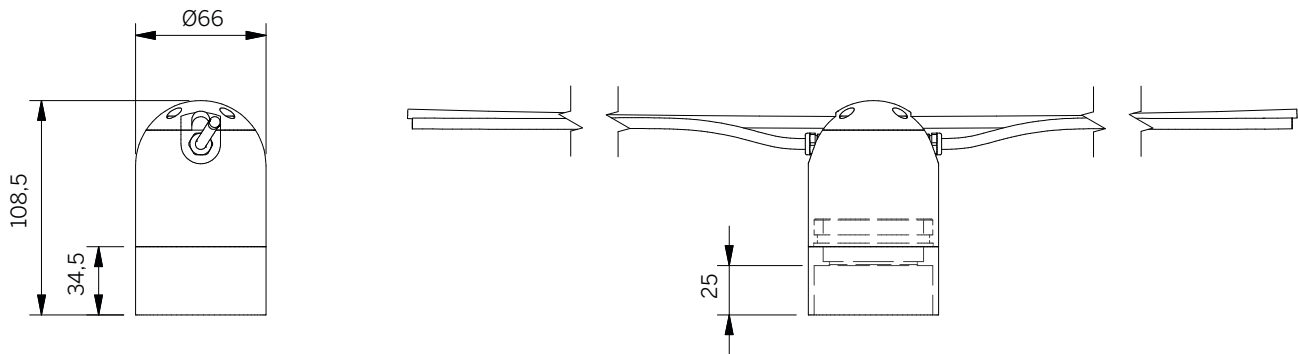

## Details

Mini G-Cat for use with a range of fixed focus optics. Fitted with low glare snoot and frosted cover glass. Provision for one external accessory.