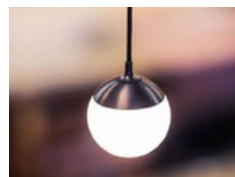

ZTA.100.Surface

Indoor Suspended

Drop Pendant

Opal Type X

Orb

Indoor Surface

BPX

Niche