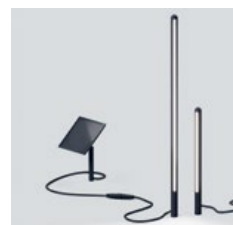

kal solar 25