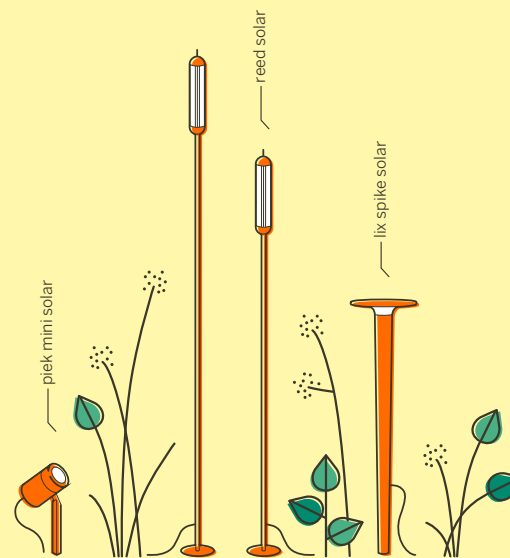

● solar join

IP44.DE solar join can be used to create absolutely self-sufficient light islands, without any external power connection or conventional energy consumption. Combinations are possible with all IP44.DE solar join luminaire models for completely different light moods.