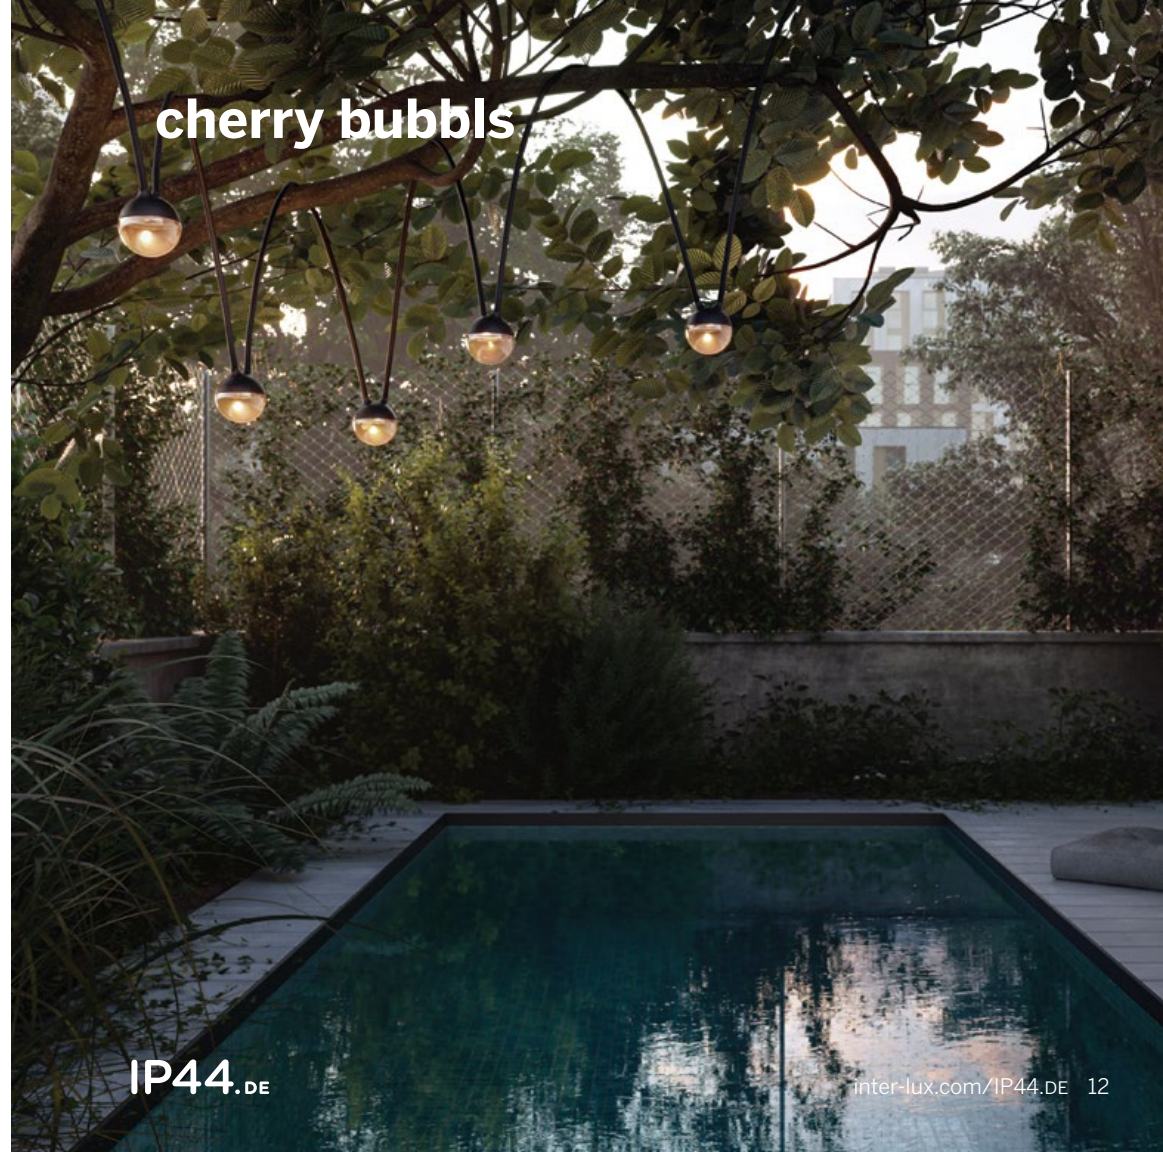

Portable Solar-Powered
Outdoor Lamp
Small and Medium Sizes

[contents](#)

IP44.DE

cherry bubbles

IP44.DE

inter-lux.com/IP44.DE 12

cherry bubbls

If glow worms are allegedly seen in lots more gardens in the future, this could be due to cherry bubbls. The simple yet refined light chain can be hung anywhere from trees or fastened to balcony railings, wherever subtle light accents are pleasing to the eye. And the power-bank as the energy source makes it almost as flexible as a glow worm, shining all over the place.