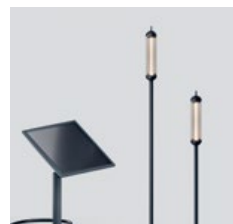

lix 27

lix mini 31

lix skinny 33

lix spike solar 35

piek mini solar 37

qu 39

qua 43

reed solar 45

glim

Pure elegance in a reduced design language for cozy outdoor life: glim! The battery-powered table luminaire can be positioned everywhere. The magnetic luminaire pole - unmistakably inspired by traditional candlelight - also works when separated from the base: it can be placed quite simply on metallic surfaces.