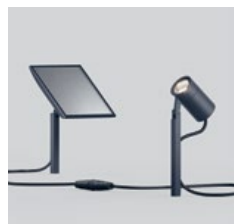

lix 27

lix mini 31

lix skinny 33

lix spike solar 35

piek mini solar 37

qu 39

qua 43

reed solar 45

glim

Pure elegance in a reduced design language for cozy outdoor life: glim! The battery-powered table luminaire can be positioned everywhere. The magnetic luminaire pole - unmistakably inspired by traditional candlelight - also works when separated from the base: it can be placed quite simply on metallic surfaces.