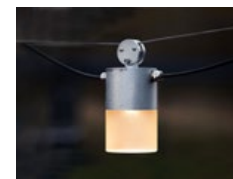

Tadpole

Outdoor Recessed

Iris

IrisType S

Mole

Mole Type X

Outdoor Suspended

G Cat

G Cat Downlight

Mini G Cat