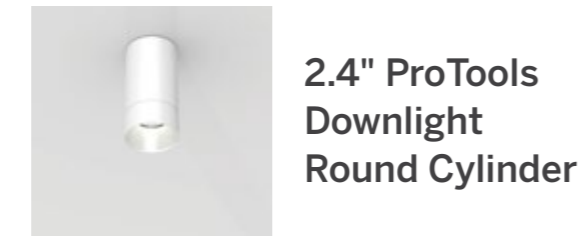

2.4" ProTools Downlight Round Cylinder Tall

ProTools Cylinders