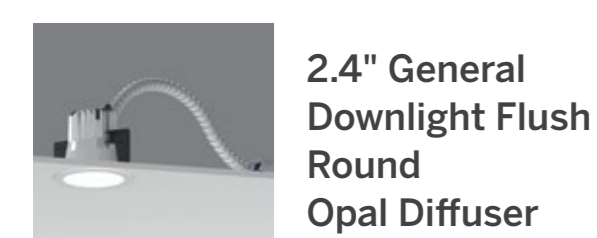

Downlights

1.5" ProTools Downlights

1.5" ProTools Downlight Recessed

1.5" ProTools Adjustable Recessed

1.5" ProTools Wallwash Recessed

1.5" ProTools Downlight Suspended Cylinder

2.4" GDL Downlights

2.4" General Downlight Round Regressed Cone