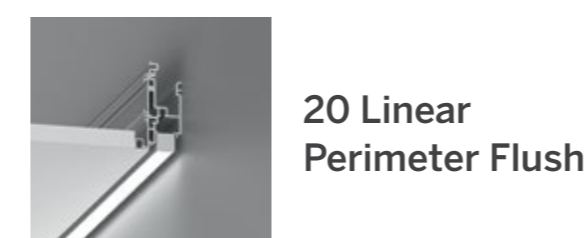

20 Linear

20 Linear (0.7")

20 Linear Recessed

20 Linear Surface

20 Linear Suspended

20 Linear Direct / Indirect Suspended

20 Linear Direct/Indirect Surface Wall

20 Linear Wash Light Recessed

20 Linear Wash Light Surface

20 Linear Wash Light Suspended

20 Linear Wash Light Semi-Recessed

20 Linear Recessed - Flush

20 Linear Recessed - Regressed

20 Linear Perimeter Flush

20 Linear Perimeter Regressed and Wallgraze 1,2,3,4,5