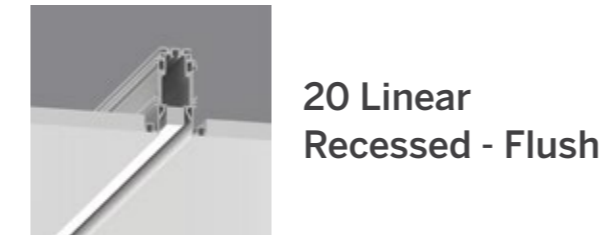

20 Linear

20 Linear (0.7")

20 Linear Recessed

20 Linear Surface

20 Linear Suspended

20 Linear Direct / Indirect Suspended

20 Linear Direct/Indirect Surface Wall

20 Linear Wash Light Recessed

20 Linear Wash Light Surface

20 Linear Wash Light Suspended

20 Linear Wash Light Semi-Recessed

20 Linear Recessed - Flush

20 Linear Recessed - Regressed

20 Linear Perimeter Flush

20 Linear Perimeter Regressed and Wallgraze 1,2,3,4,5