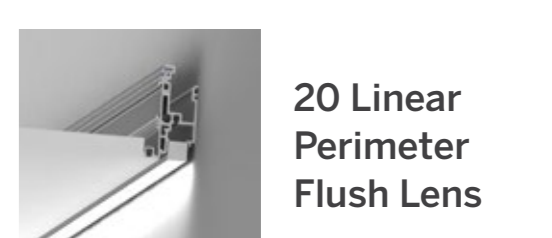

Edgeless P Nose Cove

Perimeter

V Cove

Z Cove

20 Linear Mini Z Cove

20 Linear Perimeter Flush Lens

20 Linear Perimeter Regressed and Wallgraze

ProTools 60 Linear Perimeter Recessed