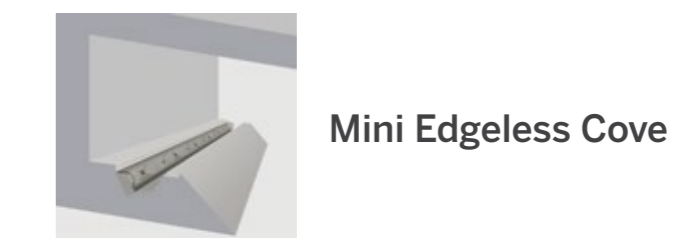

60 Linear Suspended Direct / Indirect

60 Linear Surface

60 Linear Wall Mount Direct or Indirect

60 Linear Wall Mount Direct / Indirect

100 Linear (4") Recessed

100 Linear Suspended

100 Linear Surface

Coves / Perimeter

Coves

Edgeless Cove

Mini Edgeless Cove

Box Cove

Mini Box Cove

Box Cove 2

20 Linear Mini Edgeless Cove

Edgeless Nose Cove