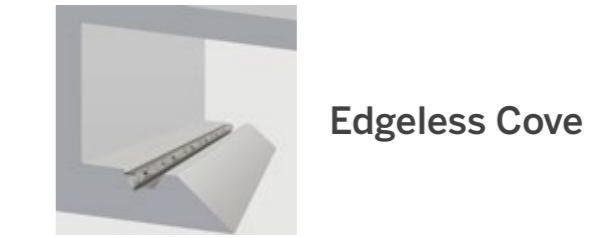

60 Linear Suspended Direct / Indirect

60 Linear Surface

60 Linear Wall Mount Direct or Indirect

60 Linear Wall Mount Direct / Indirect

100 Linear (4") Recessed

100 Linear Suspended

100 Linear Surface

Coves / Perimeter

Coves

Edgeless Cove

Mini Edgeless Cove

Box Cove

Mini Box Cove

Box Cove 2

20 Linear Mini Edgeless Cove

Edgeless Nose Cove