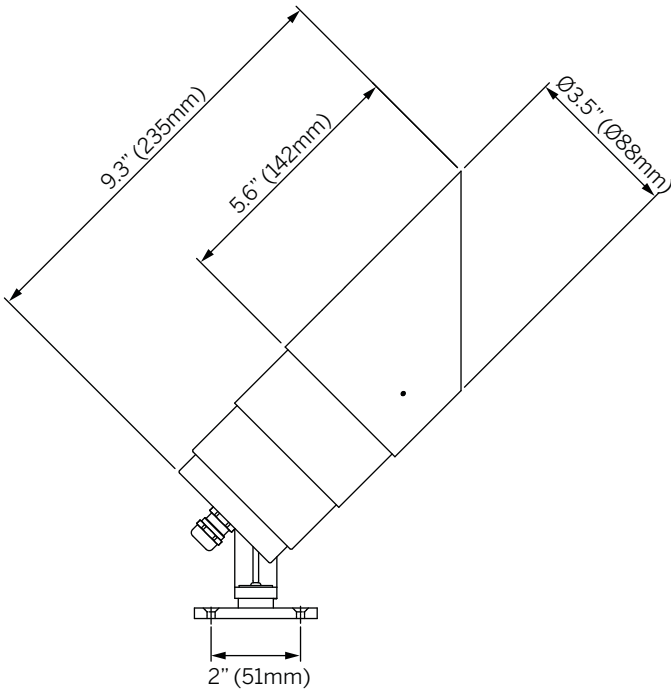

Croc Type X

Options

Slash Cut Snoot (SCS)

Straight Snoot (SNT)