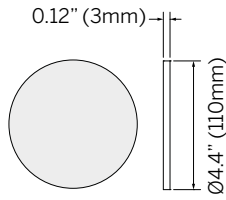

Accessories

Clear Lens

Diffused Lens
(Softens beam)

Solite Lens
(Diffuses light)

Sharp Spread Lens
(Sharp elliptical beam)

Soft Spread Lens
(Soft elliptical beam)

Honeycomb Louver
(Reduces glare)