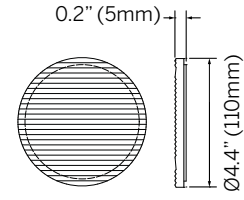

Accessories

Clear Lens

Diffused Lens
(Softens beam)

Solite Lens
(Diffuses light)

Sharp Spread Lens
(Sharp elliptical beam)

Soft Spread Lens
(Soft elliptical beam)

Honeycomb Louver
(Reduces glare)