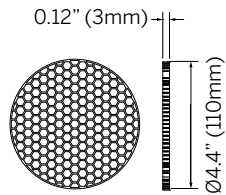

Accessories

Clear Lens

Diffused Lens
(Softens beam)

Solite Lens
(Diffuses light)

Sharp Spread Lens
(Sharp elliptical beam)

Soft Spread Lens
(Soft elliptical beam)

Honeycomb Louver
(Reduces glare)