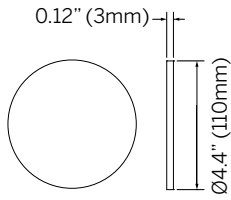

Accessories

Clear Lens

Diffused Lens
(Softens beam)

Solite Lens
(Diffuses light)

Sharp Spread Lens
(Sharp elliptical beam)

Soft Spread Lens
(Soft elliptical beam)

Honeycomb Louver
(Reduces glare)