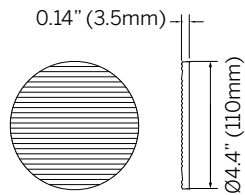

Accessories

Clear Lens

Diffused Lens
(Softens beam)

Solite Lens
(Diffuses light)

Sharp Spread Lens
(Sharp elliptical beam)

Soft Spread Lens
(Soft elliptical beam)

Honeycomb Louver
(Reduces glare)