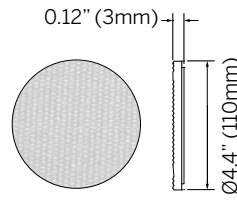

Accessories

Clear Lens

Diffused Lens
(Softens beam)

Solite Lens
(Diffuses light)

Sharp Spread Lens
(Sharp elliptical beam)

Soft Spread Lens
(Soft elliptical beam)

Honeycomb Louver
(Reduces glare)