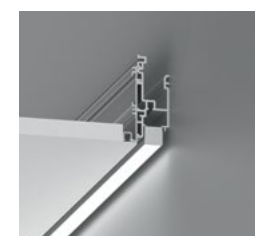

## 20 Linear

0.7"

20 Linear Recessed

20 Linear Recessed - Flush

20 Linear Surface

20 Linear Recessed - Regressed

20 Linear Suspended

20 Linear Perimeter Flush

20 Linear Direct / Indirect Suspended

20 Linear Perimeter Regressed and Wallgraze  
1, 2, 3, 4, 5

20 Linear Direct/Indirect Surface Wall

20 Linear Mini Edgeless Cove

20 Linear Wash Light Recessed

20 Linear Mini Z Cove