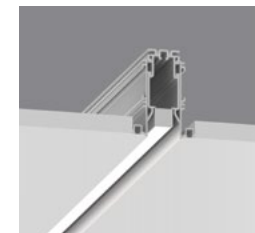

## 20 Linear

0.7"

20 Linear Recessed

20 Linear Recessed - Flush

20 Linear Surface

20 Linear Recessed - Regressed

20 Linear Suspended

20 Linear Perimeter Flush

20 Linear Direct / Indirect Suspended

20 Linear Perimeter Regressed and Wallgraze  
1, 2, 3, 4, 5

20 Linear Direct/Indirect Surface Wall

20 Linear Mini Edgeless Cove

20 Linear Wash Light Recessed

20 Linear Mini Z Cove