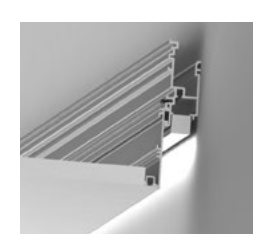

## Perimeter

P

V Cove

Z Cove

20 Linear Mini Z Cove

20 Linear Perimeter Flush Lens

20 Linear Perimeter Regressed and Wallgraze

ProTools 60 Linear Perimeter Recessed