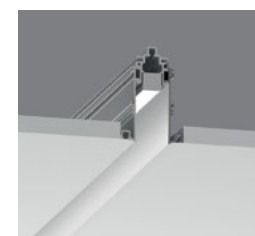

## 20 Linear

0.7"

20 Linear Recessed

20 Linear Recessed - Flush

20 Linear Surface

20 Linear Recessed - Regressed

20 Linear Suspended

20 Linear Perimeter Flush

20 Linear Direct / Indirect Suspended

20 Linear Perimeter Regressed and Wallgraze  
1, 2, 3, 4, 5

20 Linear Direct/Indirect Surface Wall

20 Linear Mini Edgeless Cove

20 Linear Wash Light Recessed

20 Linear Mini Z Cove