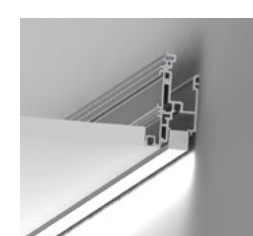

## Perimeter

P

V Cove

Z Cove

20 Linear Mini Z Cove

20 Linear Perimeter Flush Lens

20 Linear Perimeter Regressed and Wallgraze

ProTools 60 Linear Perimeter Recessed