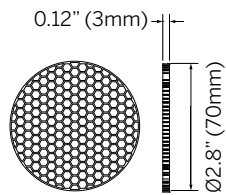

## Accessories

Clear Lens

Diffused Lens  
(Softens beam)

Solite Lens  
(Diffuses light)

Sharp Spread Lens  
(Sharp elliptical beam)

Soft Spread Lens  
(Soft elliptical beam)

Honeycomb Louver  
(Reduces glare)