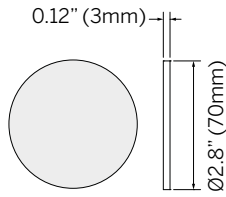

## Accessories

Clear Lens

Diffused Lens  
(Softens beam)

Solite Lens  
(Diffuses light)

Sharp Spread Lens  
(Sharp elliptical beam)

Soft Spread Lens  
(Soft elliptical beam)

Honeycomb Louver  
(Reduces glare)