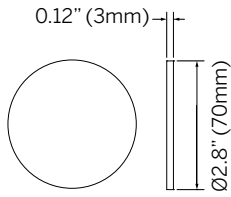

## Accessories

Clear Lens

Diffused Lens  
(Softens beam)

Solite Lens  
(Diffuses light)

Sharp Spread Lens  
(Sharp elliptical beam)

Soft Spread Lens  
(Soft elliptical beam)

Honeycomb Louver  
(Reduces glare)