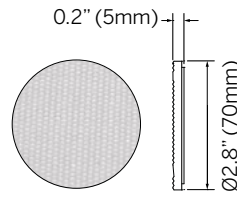

## Accessories

Clear Lens

Diffused Lens  
(Softens beam)

Solite Lens  
(Diffuses light)

Sharp Spread Lens  
(Sharp elliptical beam)

Soft Spread Lens  
(Soft elliptical beam)

Honeycomb Louver  
(Reduces glare)