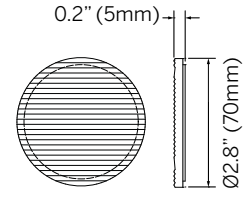

## Accessories

Clear Lens

Diffused Lens  
(Softens beam)

Solite Lens  
(Diffuses light)

Sharp Spread Lens  
(Sharp elliptical beam)

Soft Spread Lens  
(Soft elliptical beam)

Honeycomb Louver  
(Reduces glare)