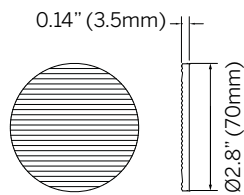

## Accessories

Clear Lens

Diffused Lens  
(Softens beam)

Solite Lens  
(Diffuses light)

Sharp Spread Lens  
(Sharp elliptical beam)

Soft Spread Lens  
(Soft elliptical beam)

Honeycomb Louver  
(Reduces glare)