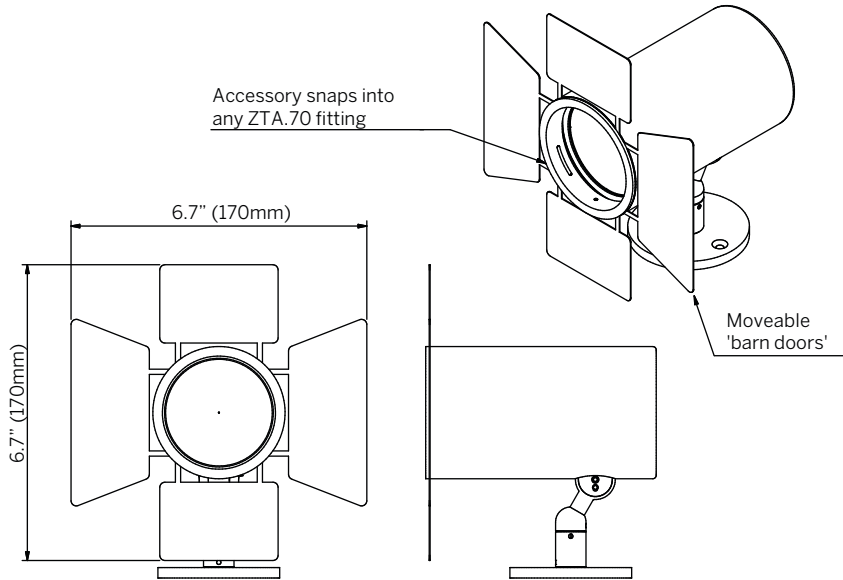

ZTA.100 LV Stucchi Track

Options

Barn Doors (BD)

Slash Cut Snoot (SCS)

Straight Snoot (SNTS)