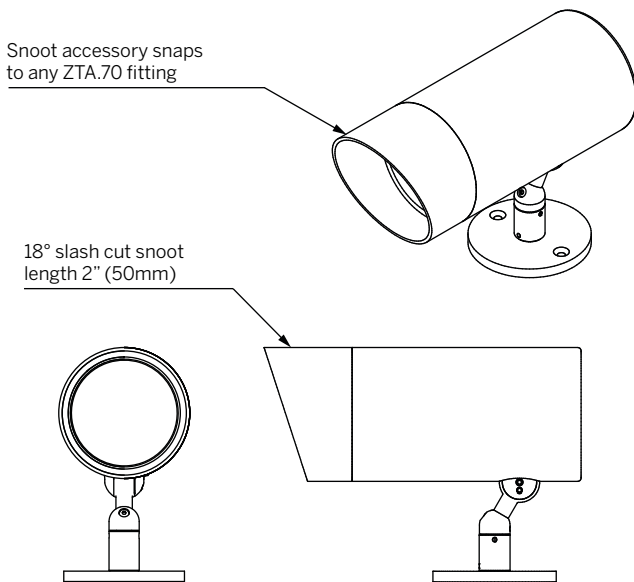

ZTA.100 LV Stucchi Track

Options

Barn Doors (BD)

Slash Cut Snoot (SCS)

Straight Snoot (SNTS)