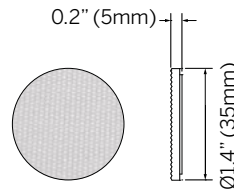

## Accessories

Clear Lens

Diffused Lens  
(Softens beam)

Solite Lens  
(Diffuses light)

Sharp Spread Lens  
(Sharp elliptical beam)

Soft Spread Lens  
(Soft elliptical beam)

Honeycomb Louver  
(Reduces glare)