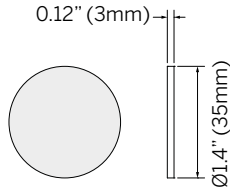

Accessories

Clear Lens

Diffused Lens
(Softens beam)

Solite Lens
(Diffuses light)

Sharp Spread Lens
(Sharp elliptical beam)

Soft Spread Lens
(Soft elliptical beam)

Honeycomb Louver
(Reduces glare)