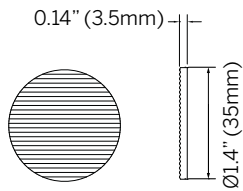

Accessories

Clear Lens

Diffused Lens
(Softens beam)

Solite Lens
(Diffuses light)

Sharp Spread Lens
(Sharp elliptical beam)

Soft Spread Lens
(Soft elliptical beam)

Honeycomb Louver
(Reduces glare)