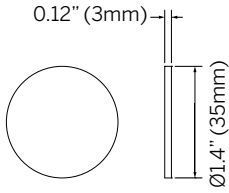

Accessories

Clear Lens

Diffused Lens
(Softens beam)

Solite Lens
(Diffuses light)

Sharp Spread Lens
(Sharp elliptical beam)

Soft Spread Lens
(Soft elliptical beam)

Honeycomb Louver
(Reduces glare)