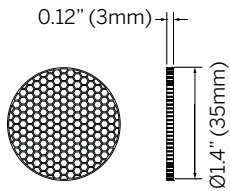

Accessories

Clear Lens

Diffused Lens
(Softens beam)

Solite Lens
(Diffuses light)

Sharp Spread Lens
(Sharp elliptical beam)

Soft Spread Lens
(Soft elliptical beam)

Honeycomb Louver
(Reduces glare)