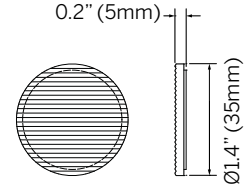

Accessories

Clear Lens

Diffused Lens
(Softens beam)

Solite Lens
(Diffuses light)

Sharp Spread Lens
(Sharp elliptical beam)

Soft Spread Lens
(Soft elliptical beam)

Honeycomb Louver
(Reduces glare)