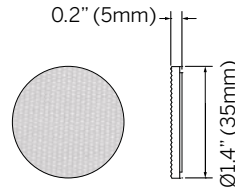

Accessories

Clear Lens

Diffused Lens
(Softens beam)

Solite Lens
(Diffuses light)

Sharp Spread Lens
(Sharp elliptical beam)

Soft Spread Lens
(Soft elliptical beam)

Honeycomb Louver
(Reduces glare)