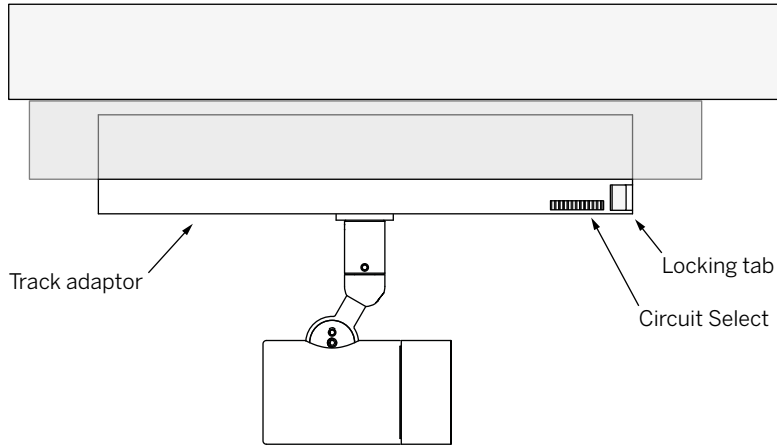

## Wiring

The ZTA.35.Mains Track is supplied with a Stucchi Onetrack UL mains track adaptor. Stucchi Onetrack 3cct track is recommended for full dimming compatibility.

Track and track components specified separately.