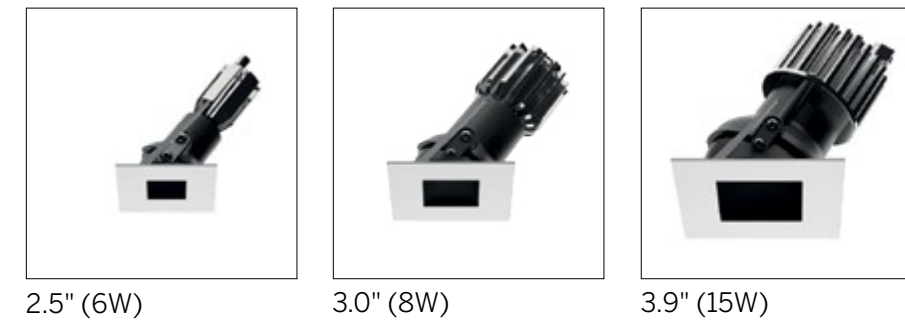

Vos Fixed Optics Square

Guardian Optics

Guardian Wall Washer

Vos Adjustable Optics Round

Vos Adjustable Optics Square

Orma Ceiling