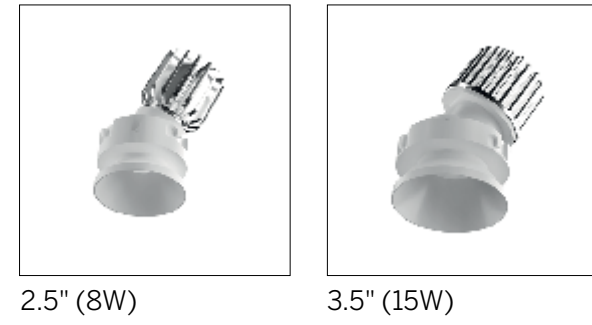

Epitax Fixed

Epitax Adjustable

Warp Fixed Round

Quantum Fixed

Quantum Adjustable

Warp Fixed Square

Giotto Recessed

Giotto Pendant

Warp Asymmetric Round

Warp Adjustable

Loro Fixed Round

Loro Adjustable Round

Loro Fixed Square

Loro Adjustable Square

Warp Asymmetric Square

Vos Fixed Optics Round