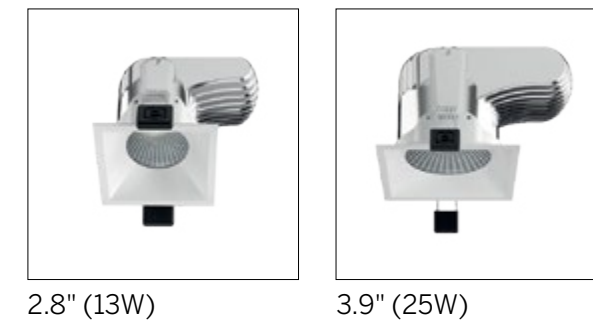

Warp Asymmetric Round

Warp Adjustable

Loro Fixed Round

Loro Adjustable Round

Loro Fixed Square

Loro Adjustable Square

Warp Asymmetric Square

Vos Fixed Optics Round

Vos Fixed Optics Square

Guardian Optics

Guardian Wall Washer

Vos Adjustable Optics Round

Vos Adjustable Optics Square

Orma Ceiling