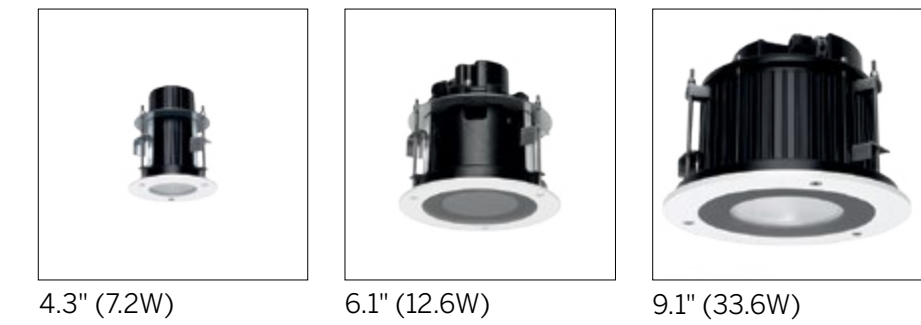

Warp Asymmetric Round

Warp Adjustable

Loro Fixed Round

Loro Adjustable Round

Loro Fixed Square

Loro Adjustable Square

Warp Asymmetric Square

Vos Fixed Optics Round

Vos Fixed Optics Square

Guardian Optics

Guardian Wall Washer

Vos Adjustable Optics Round

Vos Adjustable Optics Square

Orma Ceiling