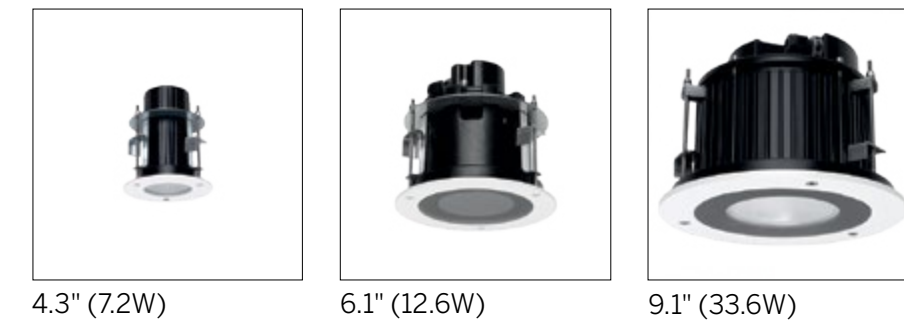

Warp Asymmetric Round

Warp Adjustable

Loro Fixed Round

Loro Adjustable Round

Loro Fixed Square

Loro Adjustable Square

Warp Asymmetric Square

Vos Fixed Optics Round

Vos Fixed Optics Square

Guardian Optics

Guardian Wall Washer

Vos Adjustable Optics Round

Vos Adjustable Optics Square

Orma Ceiling