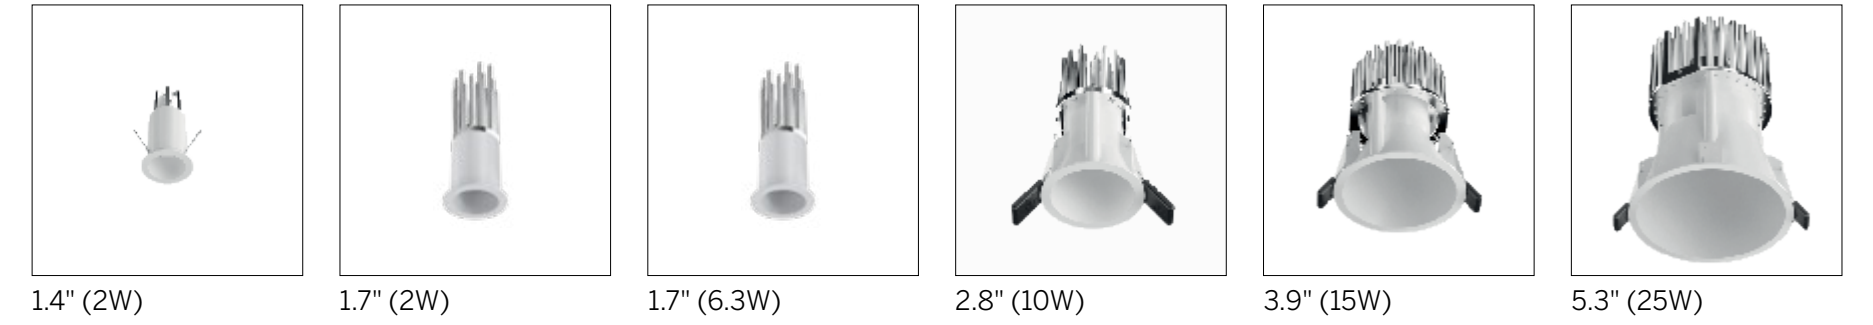

Epitax Fixed

Epitax Adjustable

Warp Fixed Round

Quantum Fixed

Quantum Adjustable

Warp Fixed Square

Giotto Recessed

Giotto Pendant

Warp Asymmetric Round

Warp Adjustable

Loro Fixed Round

Loro Adjustable Round

Loro Fixed Square

Loro Adjustable Square

Warp Asymmetric Square

Vos Fixed Optics Round

Vos Fixed Optics Square

Guardian Optics

Guardian Wall Washer

Vos Adjustable Optics Round

Vos Adjustable Optics Square

Orma Ceiling