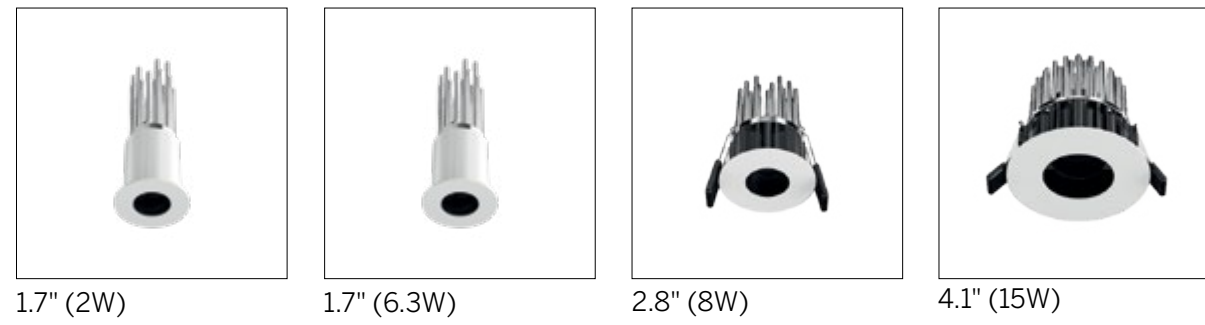

Warp Asymmetric Round

Warp Adjustable

Loro Fixed Round

Loro Adjustable Round

Loro Fixed Square

Loro Adjustable Square

Warp Asymmetric Square

Vos Fixed Optics Round

Vos Fixed Optics Square

Guardian Optics

Guardian Wall Washer

Vos Adjustable Optics Round

Vos Adjustable Optics Square

Orma Ceiling