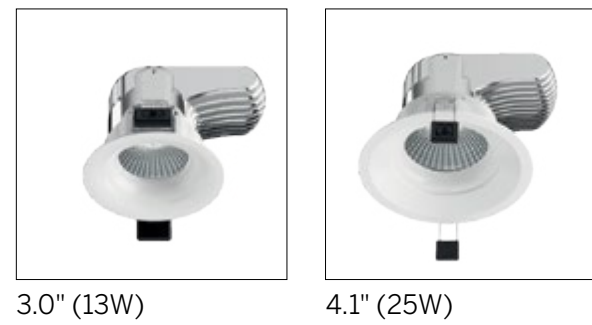

Epitax Fixed

Epitax Adjustable

Warp Fixed Round

Quantum Fixed

Quantum Adjustable

Warp Fixed Square

Giotto Recessed

Giotto Pendant

Warp Asymmetric Round

Warp Adjustable

Loro Fixed Round

Loro Adjustable Round

Loro Fixed Square

Loro Adjustable Square

Warp Asymmetric Square

Vos Fixed Optics Round

Vos Fixed Optics Square

Guardian Optics

Guardian Wall Washer

Vos Adjustable Optics Round

Vos Adjustable Optics Square

Orma Ceiling