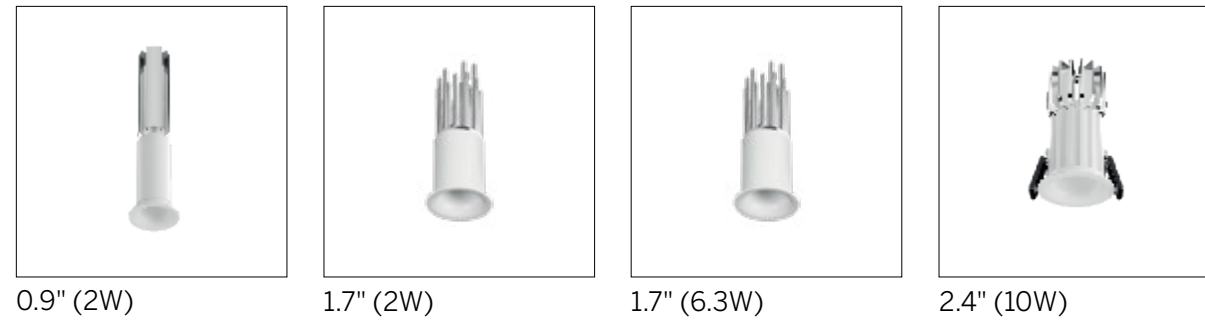

Epitax Fixed

Epitax Adjustable

Warp Fixed Round

Quantum Fixed

Quantum Adjustable

Warp Fixed Square

Giotto Recessed

Giotto Pendant

Warp Asymmetric Round

Warp Adjustable

Loro Fixed Round

Loro Adjustable Round

Loro Fixed Square

Loro Adjustable Square

Warp Asymmetric Square

Vos Fixed Optics Round

Vos Fixed Optics Square

Guardian Optics

Guardian Wall Washer

Vos Adjustable Optics Round

Vos Adjustable Optics Square

Orma Ceiling