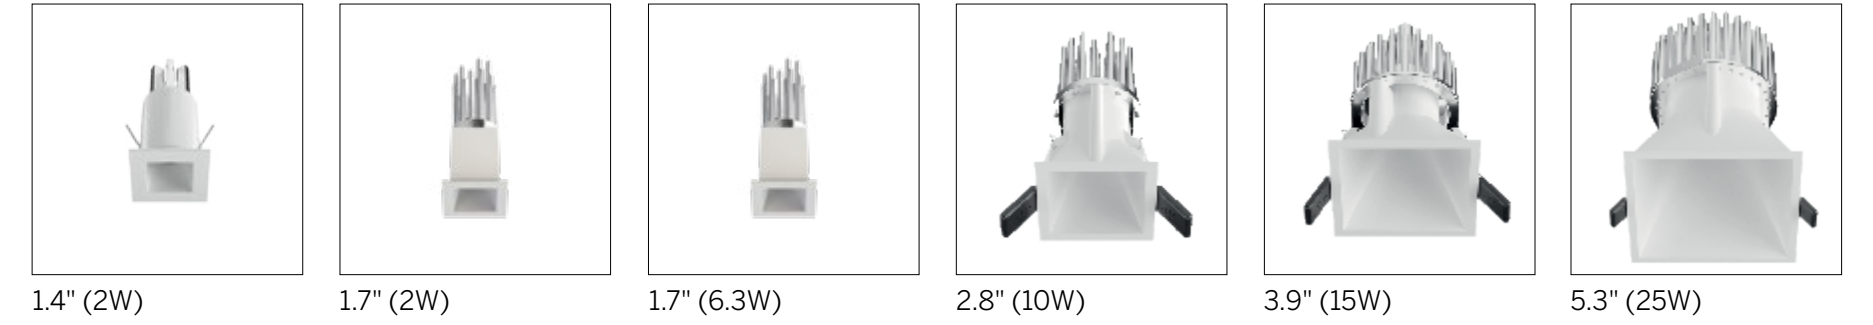

Epitax Fixed

Epitax Adjustable

Warp Fixed Round

Quantum Fixed

Quantum Adjustable

Warp Fixed Square

Giotto Recessed

Giotto Pendant

Warp Asymmetric Round

Warp Adjustable

Loro Fixed Round

Loro Adjustable Round

Loro Fixed Square

Loro Adjustable Square

Warp Asymmetric Square

Vos Fixed Optics Round

Vos Fixed Optics Square

Guardian Optics

Guardian Wall Washer

Vos Adjustable Optics Round

Vos Adjustable Optics Square

Orma Ceiling