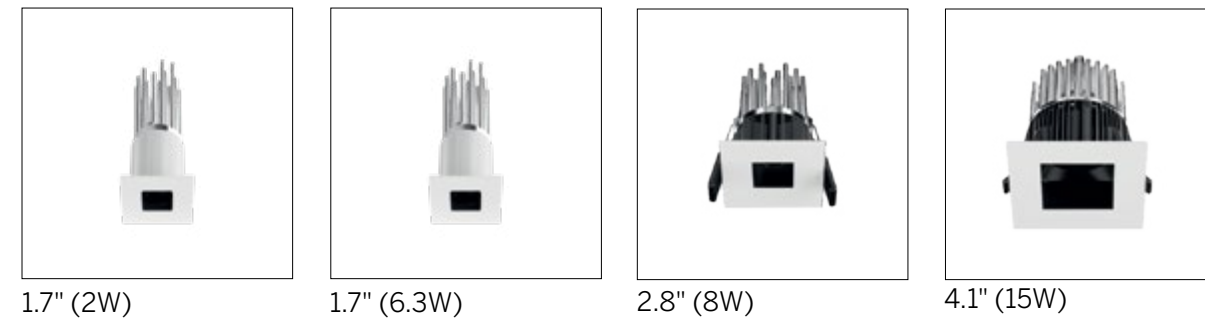

Warp Asymmetric Round

Warp Adjustable

Loro Fixed Round

Loro Adjustable Round

Loro Fixed Square

Loro Adjustable Square

Warp Asymmetric Square

Vos Fixed Optics Round

Vos Fixed Optics Square

Guardian Optics

Guardian Wall Washer

Vos Adjustable Optics Round

Vos Adjustable Optics Square

Orma Ceiling