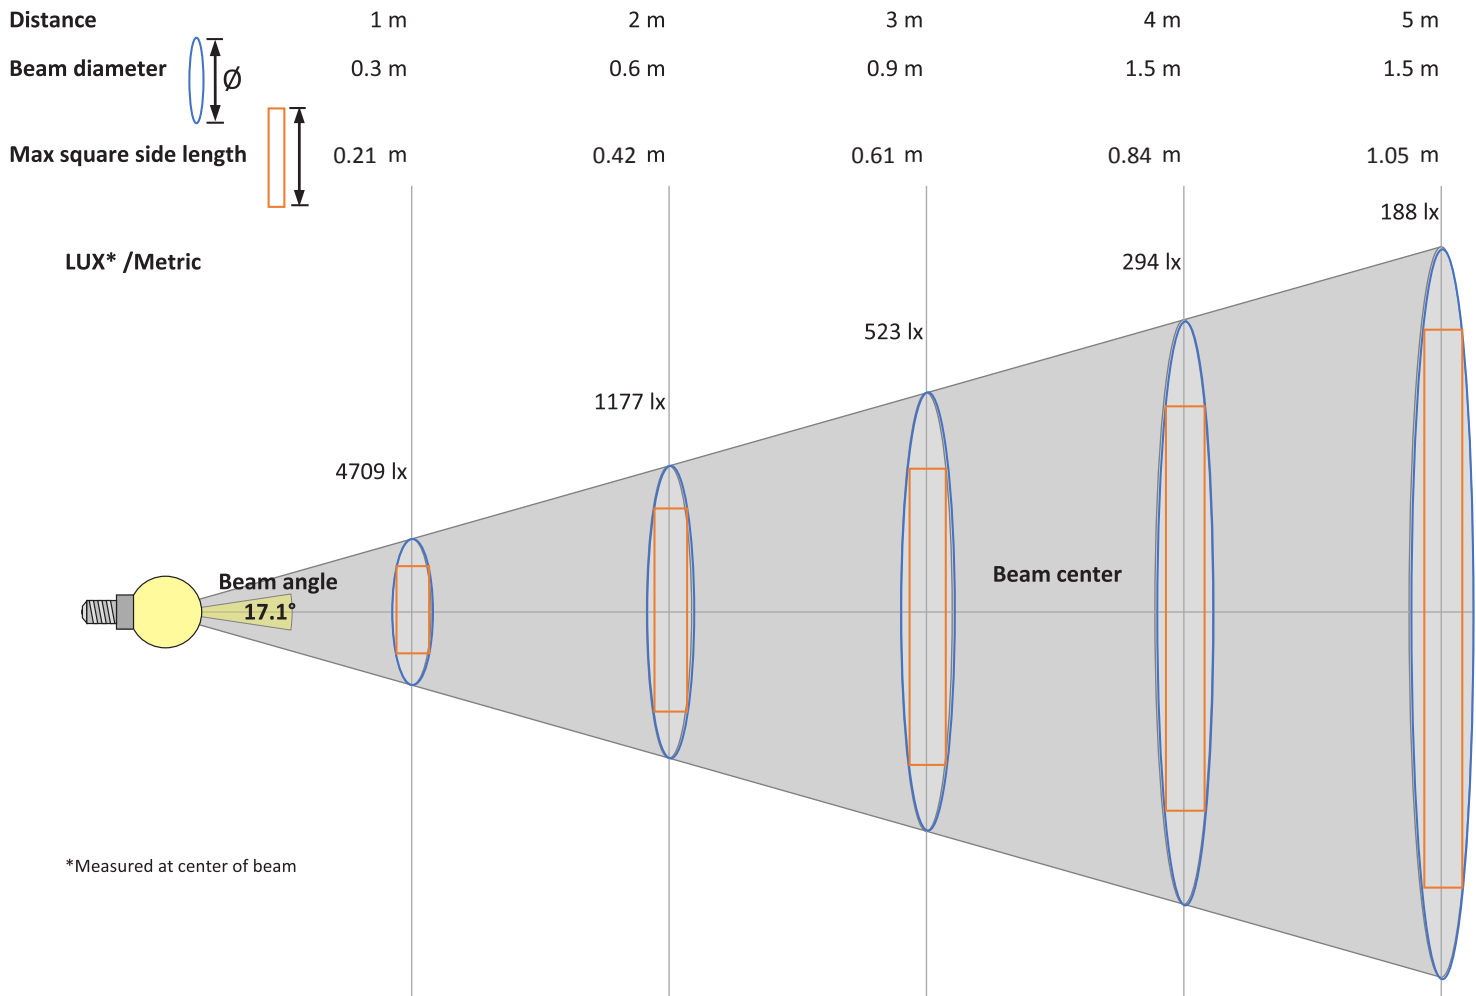

ZTA.50 Surface Framer

Adjustable beam framer
9.8mm 3000K XOB 95CRI Narrowest adjustable setting

- Option 1:** Adjustable beam framer
- Output (total Lumen):** 372 lm
- Beam Angle:** 17.1°
- LoR:** 27.7%
- Light Source:** 9.8mm 3000K XOB 95CRI
- Uniformity :** 85%
- TV distortion :** ≤0.5%

Beam intensities from 1 – 10 m (before framing, ie Max beam diameter circle)

| 1m | 2m | 3m | 4m | 5m | 6m | 7m | 8m | 9m | 10m | Distance |
|---------|----------|---------|---------|---------|---------|--------|--------|--------|--------|-------------|
| 4709lux | 1177 lux | 523 lux | 294 lux | 188 lux | 131 lux | 96 lux | 74 lux | 58 lux | 47 lux | Illuminance |

ZTA.50 Surface Framer

Adjustable beam framer
9.8mm 3000K XOB 95CRI Widest adjustable setting

- Option 1:** Adjustable beam framer
- Output (total Lumen):** 360 lm
- Beam Angle:** 32.2°
- LoR:** 26.8%
- Light Source:** 9.8mm 3000K XOB 95CRI
- Uniformity :** 85%
- TV distortion :** ≤0.5%

TV distortion : ≤0.34%

Beam intensities from 1 – 10 m (before framing, ie Max beam diameter circle)

| 1m | 2m | 3m | 4m | 5m | 6m | 7m | 8m | 9m | 10m | Distance |
|--------|---------|--------|--------|--------|--------|--------|--------|--------|-------|-------------|
| 789lux | 197 lux | 88 lux | 49 lux | 32 lux | 22 lux | 16 lux | 12 lux | 10 lux | 8 lux | Illuminance |