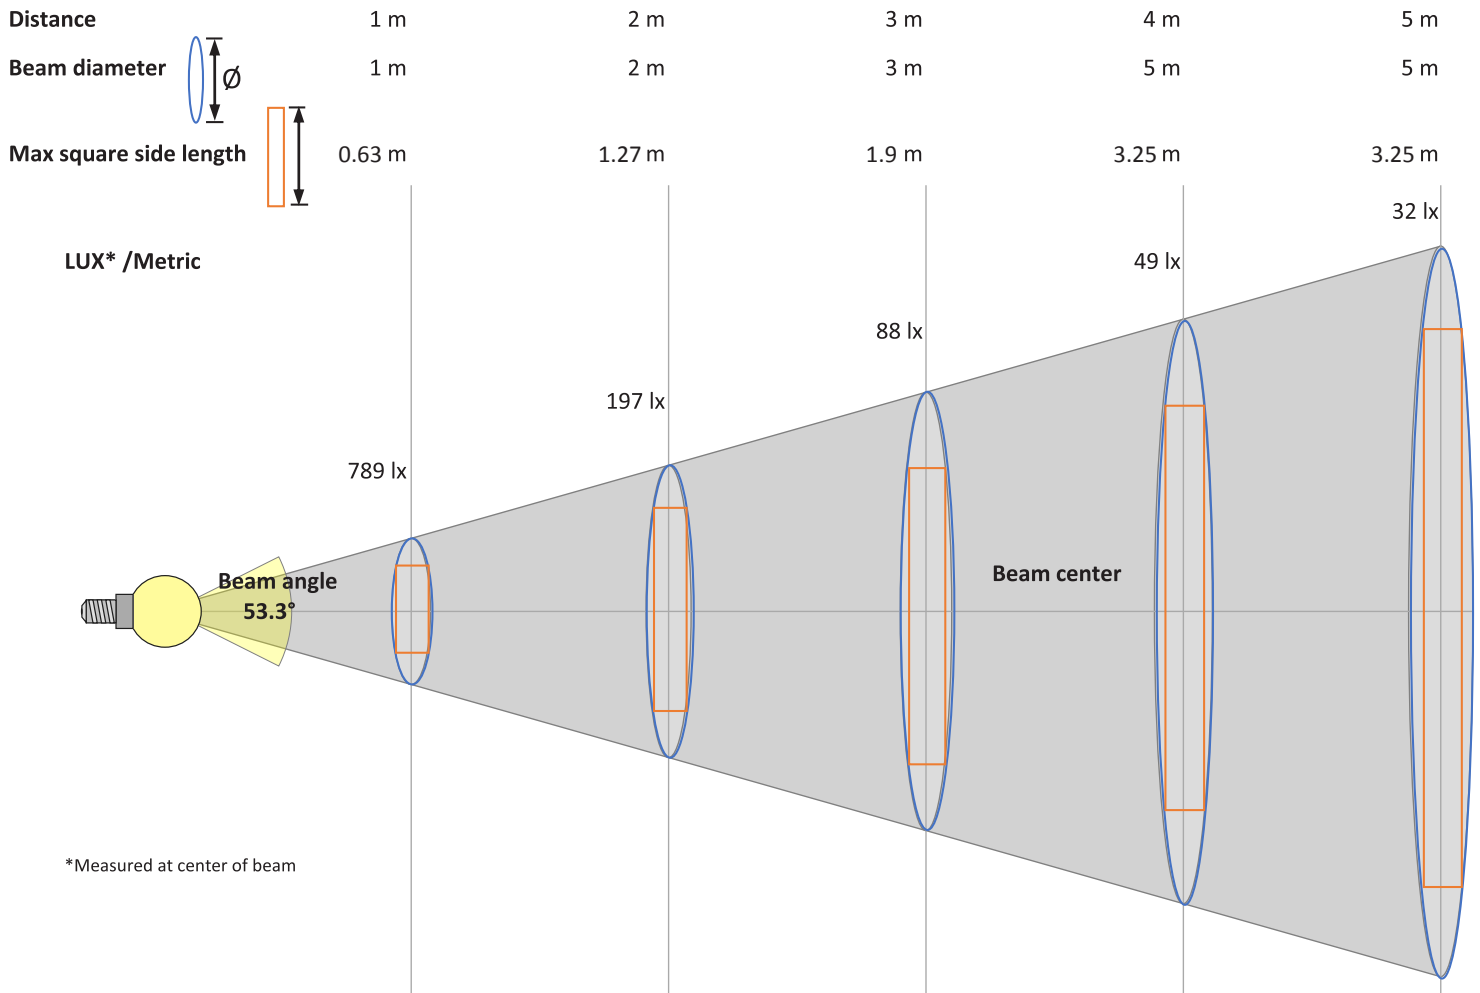

ZTA.50 Surface Framer

Adjustable beam framer
9.8mm 3000K XOB 95CRI Widest adjustable setting

- Option 1:** Adjustable beam framer
- Output (total Lumen):** 360 lm
- Beam Angle:** 32.2°
- LoR:** 26.8%
- Light Source:** 9.8mm 3000K XOB 95CRI
- Uniformity :** 85%
- TV distortion :** ≤0.5%

Beam intensities from 1 – 10 m (before framing, ie Max beam diameter circle)

| 1m | 2m | 3m | 4m | 5m | 6m | 7m | 8m | 9m | 10m | Distance |
|---------|---------|---------|--------|--------|--------|--------|--------|--------|--------|-------------|
| 1432lux | 358 lux | 159 lux | 89 lux | 57 lux | 40 lux | 29 lux | 22 lux | 18 lux | 14 lux | Illuminance |
| 133 | 33.3 | 14.8 | 8.3 | 5.3 | 3.7 | 2.7 | 2.1 | 1.6 | 1.3 | fc |

ZTA.50 Surface Framer

Fixed beam framer
9.8mm 3000K XOB 95CRI

Option 2: Fixed beam framer

Output (total Lumen): 512 lm

Beam Angle: 53.3°

LoR: 38.2%

Light Source: 9.8mm 3000K XOB 95CRI

Uniformity : 90%

TV distortion : ≤0.34%

Beam intensities from 1 – 10 m (before framing, ie Max beam diameter circle)

| 1m | 2m | 3m | 4m | 5m | 6m | 7m | 8m | 9m | 10m | Distance |
|--------|---------|--------|--------|--------|--------|--------|--------|--------|-------|-------------|
| 789lux | 197 lux | 88 lux | 49 lux | 32 lux | 22 lux | 16 lux | 12 lux | 10 lux | 8 lux | Illuminance |