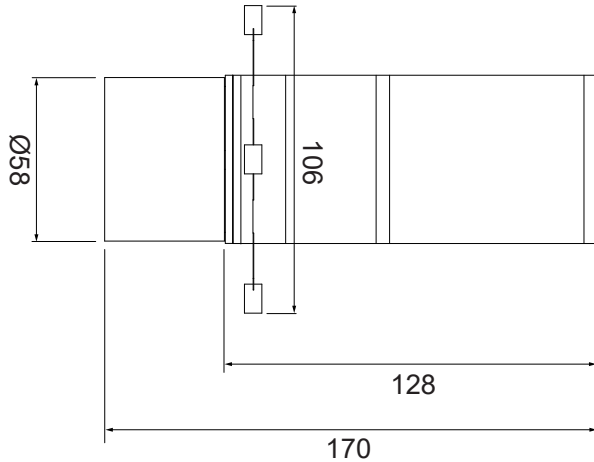

ZTA.50 Surface Framer

Adjustable beam framer
9.8mm 3000K XOB 95CRI Narrowest adjustable setting

- Option 1:** Adjustable beam framer
- Output (total Lumen):** 372 lm
- Beam Angle:** 17.1°
- LoR:** 27.7%
- Light Source:** 9.8mm 3000K XOB 95CRI
- Uniformity :** 85%
- TV distortion :** ≤0.5%

Beam intensities from 1 – 10 m (before framing, ie Max beam diameter circle)

| 1m | 2m | 3m | 4m | 5m | 6m | 7m | 8m | 9m | 10m | Distance |
|---------|----------|---------|---------|---------|---------|--------|--------|--------|--------|-------------|
| 4709lux | 1177 lux | 523 lux | 294 lux | 188 lux | 131 lux | 96 lux | 74 lux | 58 lux | 47 lux | Illuminance |

ZTA.50 Surface Framer

Adjustable beam framer
9.8mm 3000K XOB 95CRI Widest adjustable setting

- Option 1:** Adjustable beam framer
- Output (total Lumen):** 360 lm
- Beam Angle:** 32.2°
- LoR:** 26.8%
- Light Source:** 9.8mm 3000K XOB 95CRI
- Uniformity :** 85%
- TV distortion :** ≤0.5%

TV distortion : ≤0.34%

Beam intensities from 1 – 10 m (before framing, ie Max beam diameter circle)

| 1m | 2m | 3m | 4m | 5m | 6m | 7m | 8m | 9m | 10m | Distance |
|--------|---------|--------|--------|--------|--------|--------|--------|--------|-------|-------------|
| 789lux | 197 lux | 88 lux | 49 lux | 32 lux | 22 lux | 16 lux | 12 lux | 10 lux | 8 lux | Illuminance |