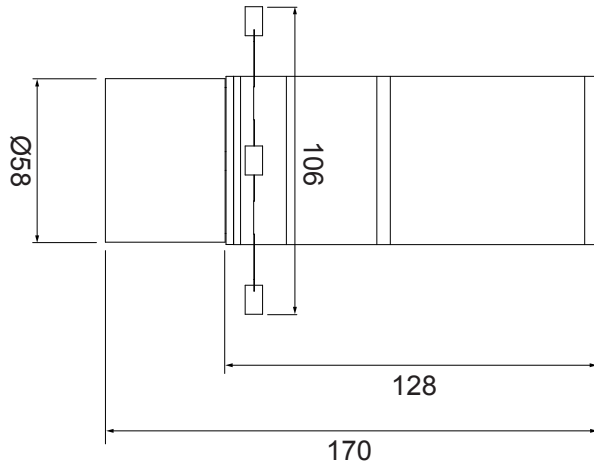

ZTA.50 Surface Framer

Adjustable beam framer
9.8mm 3000K XOB 95CRI Narrowest adjustable setting

- Option 1:** Adjustable beam framer
- Output (total Lumen):** 372 lm
- Beam Angle:** 17.1°
- LoR:** 27.7%
- Light Source:** 9.8mm 3000K XOB 95CRI
- Uniformity :** 85%
- TV distortion :** ≤0.5%

Beam intensities from 1 – 10 m (before framing, ie Max beam diameter circle)

| 1m | 2m | 3m | 4m | 5m | 6m | 7m | 8m | 9m | 10m | Distance |
|---------|----------|---------|---------|---------|---------|--------|--------|--------|--------|-------------|
| 4709lux | 1177 lux | 523 lux | 294 lux | 188 lux | 131 lux | 96 lux | 74 lux | 58 lux | 47 lux | Illuminance |

ZTA.50 Surface Framer

Adjustable beam framer
9.8mm 3000K XOB 95CRI Widest adjustable setting

- Option 1:** Adjustable beam framer
- Output (total Lumen):** 360 lm
- Beam Angle:** 32.2°
- LoR:** 26.8%
- Light Source:** 9.8mm 3000K XOB 95CRI
- Uniformity :** 85%
- TV distortion :** ≤0.5%

TV distortion : ≤0.34%

Beam intensities from 1 – 10 m (before framing, ie Max beam diameter circle)

| 1m | 2m | 3m | 4m | 5m | 6m | 7m | 8m | 9m | 10m | Distance |
|--------|---------|--------|--------|--------|--------|--------|--------|--------|-------|-------------|
| 789lux | 197 lux | 88 lux | 49 lux | 32 lux | 22 lux | 16 lux | 12 lux | 10 lux | 8 lux | Illuminance |