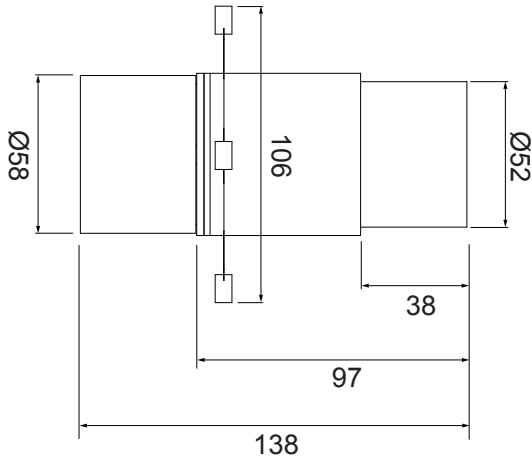

ZTA.50 Surface Framer

Fixed beam framer
9.8mm 3000K XOB 95CRI

Option 2: Fixed beam framer

Output (total Lumen): 512 lm

Beam Angle: 53.3°

LoR: 38.2%

Light Source: 9.8mm 3000K XOB 95CRI

Uniformity : 90%

TV distortion : ≤0.34%