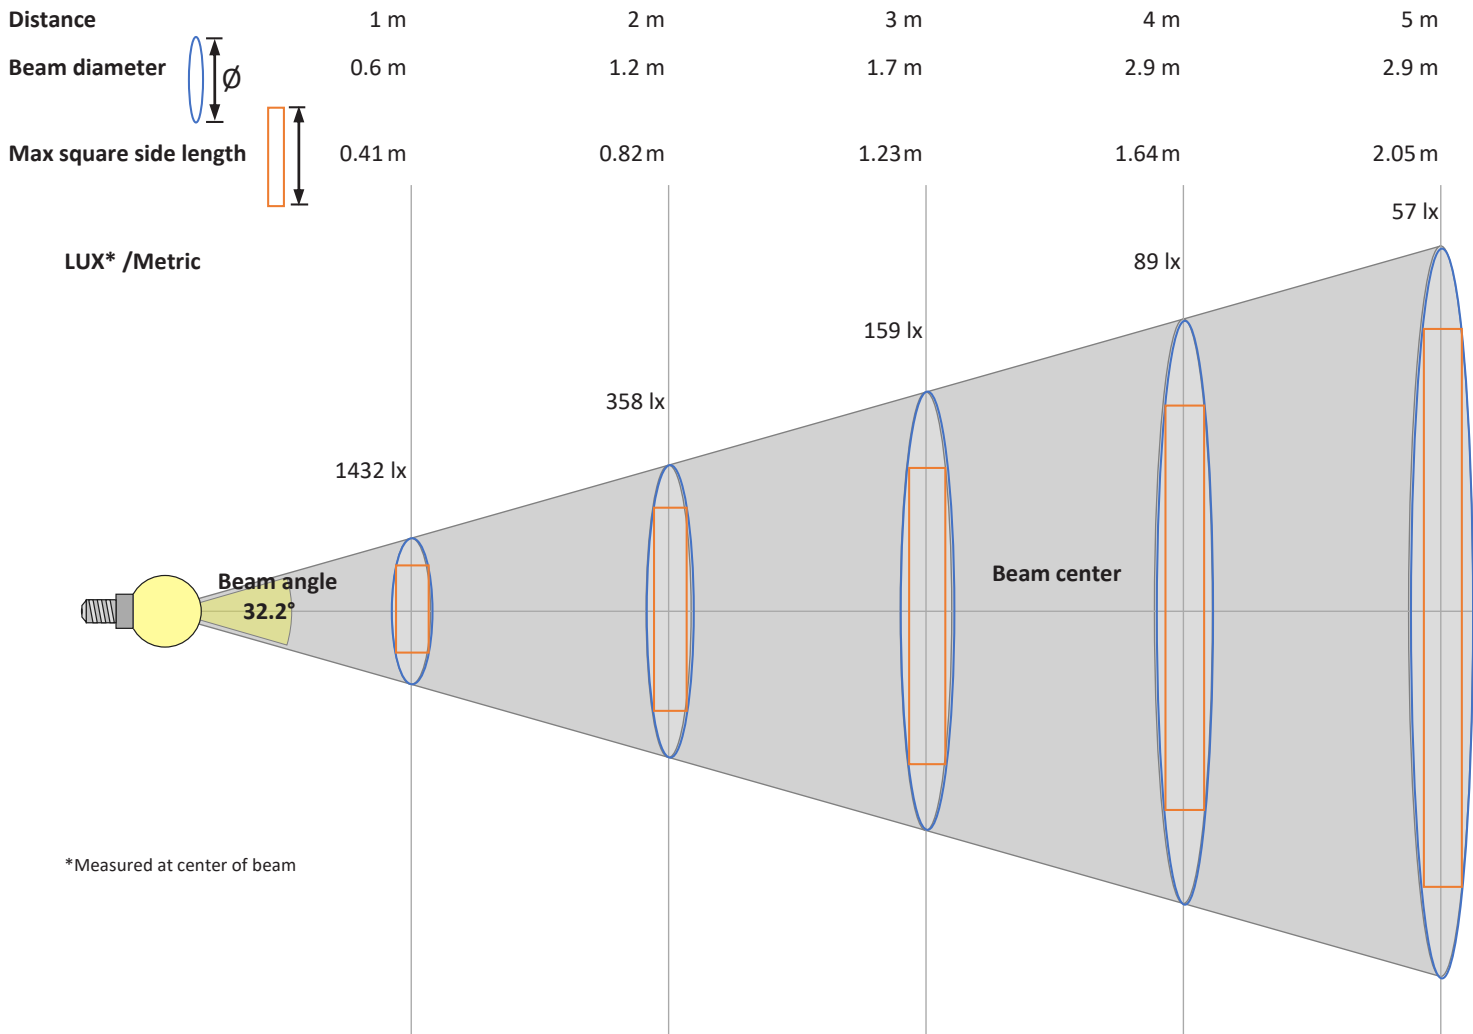

ZTA.50 Surface Framer

Adjustable beam framer
9.8mm 3000K XOB 95CRI Narrowest adjustable setting

- Option 1:** Adjustable beam framer
- Output (total Lumen):** 372 lm
- Beam Angle:** 17.1°
- LoR:** 27.7%
- Light Source:** 9.8mm 3000K XOB 95CRI
- Uniformity :** 85%
- TV distortion :** ≤0.5%

Beam intensities from 1 – 10 m (before framing, ie Max beam diameter circle)

| 1m | 2m | 3m | 4m | 5m | 6m | 7m | 8m | 9m | 10m | Distance |
|---------|----------|---------|---------|---------|---------|--------|--------|--------|--------|-------------|
| 4709lux | 1177 lux | 523 lux | 294 lux | 188 lux | 131 lux | 96 lux | 74 lux | 58 lux | 47 lux | Illuminance |

ZTA.50 Surface Framer

Adjustable beam framer
9.8mm 3000K XOB 95CRI Widest adjustable setting

- Option 1:** Adjustable beam framer
- Output (total Lumen):** 360 lm
- Beam Angle:** 32.2°
- LoR:** 26.8%
- Light Source:** 9.8mm 3000K XOB 95CRI
- Uniformity :** 85%
- TV distortion :** ≤0.5%

TV distortion : ≤0.34%

Beam intensities from 1 – 10 m (before framing, ie Max beam diameter circle)

| 1m | 2m | 3m | 4m | 5m | 6m | 7m | 8m | 9m | 10m | Distance |
|--------|---------|--------|--------|--------|--------|--------|--------|--------|-------|-------------|
| 789lux | 197 lux | 88 lux | 49 lux | 32 lux | 22 lux | 16 lux | 12 lux | 10 lux | 8 lux | Illuminance |