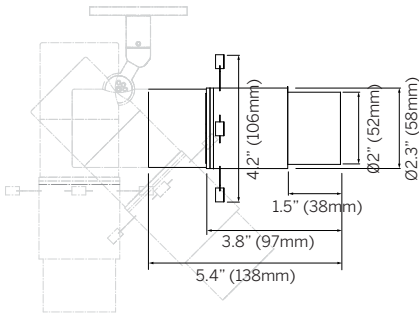

ZTA.50 Mains Track Framer

Adjustable Beam (17-33.4°)

Fixed Beam (53°)

Luminaire

- Interior rated track spot light with fixed or adjustable framer.
- Track mounted (Stucchi Onetrack UL 120V 3 Circuits Common Neutral).
- Precision machined from 70 - 90% recycled aluminum.
- 95+ CRI with multiple CCTs and optics available.
- Fixture includes 0-10V dimming, driver remote.

Mounting¹

- TR = Stucchi Onetrack UL 120V 3 Circuits Common Neutral

Power²

- 12 = 12W (1513lm initial at 350mA, 36.9Vf)

CCT (95+ CRI)³

- 927 = 2700K
- 930 = 3000K
- 935 = 3500K
- 940 = 4000K

Optic

- 17-33 = Adjustable 17-33°
- 53 = Fixed 53°