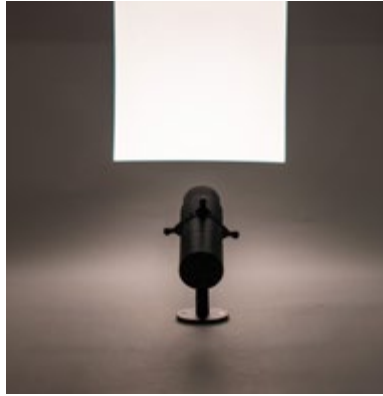

ZTA.50 Mains Track Framer

Adjustable Beam (17-33.4°)

Fixed Beam (53°)

Luminaire

- Interior rated track spot light with fixed or adjustable framer.
- Track mounted (Stucchi Onetrack UL 120V 3 Circuits Common Neutral).
- Precision machined from 70 - 90% recycled aluminum.
- 95+ CRI with multiple CCTs and optics available.
- Fixture includes 0-10V dimming, driver remote.