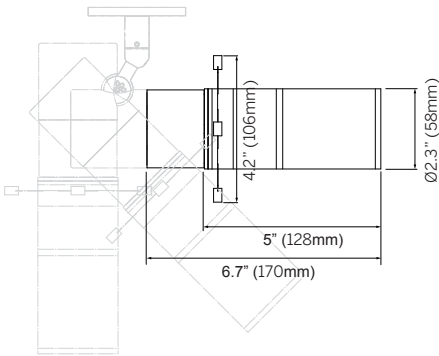

ZTA.50 Mains Track Framer

Adjustable Beam (17-33.4°)

Fixed Beam (53°)

Luminaire

- Interior rated track spot light with fixed or adjustable framer.
- Track mounted (Stucchi Onetrack UL 120V 3 Circuits Common Neutral).
- Precision machined from 70 - 90% recycled aluminum.
- 95+ CRI with multiple CCTs and optics available.
- Fixture includes 0-10V dimming, driver remote.

Mounting¹

- TR = Stucchi Onetrack UL 120V 3 Circuits Common Neutral

Power²

- 12 = 12W (1513lm initial at 350mA, 36.9Vf)

CCT (95+ CRI)³

- 927 = 2700K
- 930 = 3000K
- 935 = 3500K
- 940 = 4000K

Optic

- 17-33 = Adjustable 17-33°
- 53 = Fixed 53°