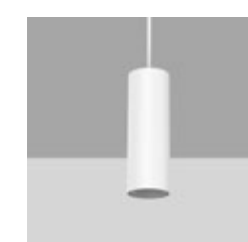

Downlights

1.5" ProTools Downlights

1.5" ProTools Downlight Recessed

1.5" ProTools Adjustable Recessed

1.5" ProTools Wallwash Recessed

1.5" ProTools Downlight Suspended Cylinder

3" ProTools Downlights

3" ProTools Downlight