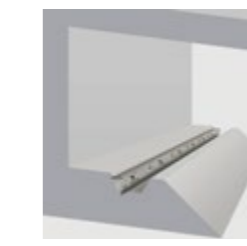

60 Linear Wall Mount Direct or Indirect

60 Linear Wall Mount Direct / Indirect

City Linear

100 Linear (4")

100 Linear Recessed

100 Linear Suspended

100 Linear Surface

Coves / Perimeter

Coves

Edgeless Cove

Mini Edgeless Cove

Mini Edgeless Cove + 20 Linear Direct

Box Cove

Mini Box Cove

Box Cove 2

20 Linear Mini Edgeless Cove