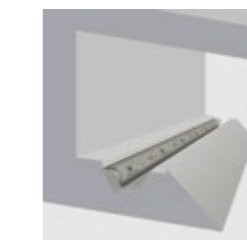

60 Linear Wall Mount Direct or Indirect

60 Linear Wall Mount Direct / Indirect

City Linear

100 Linear (4")

100 Linear Recessed

100 Linear Suspended

100 Linear Surface

Coves / Perimeter

Coves

Edgeless Cove

Mini Edgeless Cove

Mini Edgeless Cove + 20 Linear Direct

Box Cove

Mini Box Cove

Box Cove 2

20 Linear Mini Edgeless Cove